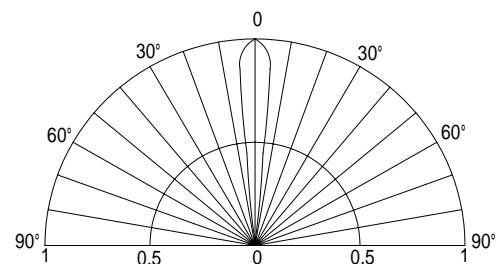

**Features**

- High Luminous LEDs
- 10mm Bullet Standard Directivity
- Superior Weather-resistance
- UV Resistant Epoxy
- Water Clear Type

**Applications**

- Traffic Signal
- Backlighting
- Signal and channel letter
- Other Lighting

**Directivity**

\*Pulse width Max.10ms Duty ratio max 1/10

**Electrical -Optical Characteristics (Ta=25 °C)**

Item	Symbol	Condition	Min.	Typ.	Max.	Unit
DC Forward Voltage	V <sub>F</sub>	I <sub>F</sub> =20mA	1.8	2.1	2.6	V
DC Reverse Current	I <sub>R</sub>	V <sub>R</sub> =5V	-	-	10	μA
Domi. Wavelength*	λ <sub>D</sub>	I <sub>F</sub> =20mA	585	590	595	nm
Luminous Intensity*	I <sub>v</sub>	I <sub>F</sub> =20mA	72000	80000	-	mcd
50% Power Angle	2θ <sub>1/2</sub>	I <sub>F</sub> =20mA	-	8	-	deg