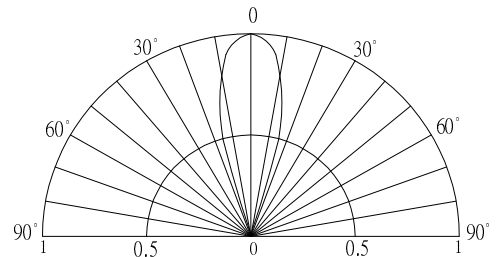

*Pulse width Max 10ms , Duty ratio max 1/10

■ **Directivity**

■ **Electrical -Optical Characteristics** (Ta=25°C)

Item	Symbol	Condition	Min.	Typ.	Max.	Unit
DC Forward Voltage	V _F	I _F =50mA	2.9	3.1	3.6	V
DC Reverse Current	I _R	V _R =5V	-	-	10	μA
Luminous Flux	Φ _v	I _F =50mA	18	20	-	lm
Luminous Intensity*	I _v	I _F =50mA	28000	38000	-	mcd
Color Temperature	CCT	I _F =50mA	-	3400	-	K
Chromaticity Coordinates*	x	I _F =50mA	-	0.41	-	
	y	I _F =50mA	-	0.39	-	
50% Power Angle	2θ _{1/2}	I _F =50mA	-	30	-	deg