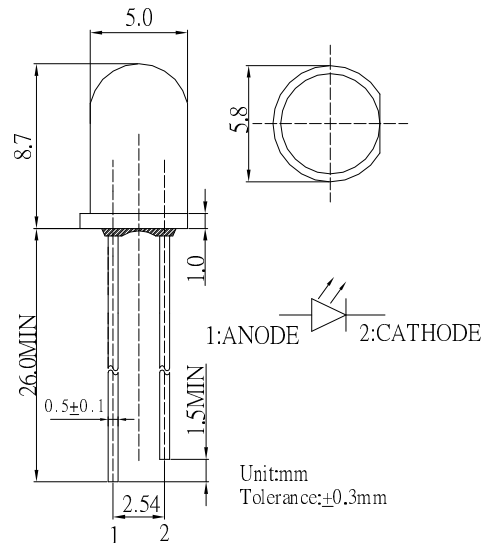

■ **Features**

- High luminous Flux LEDs
- 5mm Round Standard Directivity
- Superior Weather-resistance
- UV Resistant Epoxy
- Water Clear Type

■ **Applications**

- Backlighting (illuminated advertising etc.)
- Reading Lamps / Emergency Lighting
- Marker lights (e.g. steps, exit ways, etc.)
- Electric torch
- Other Lighting

■ **Outline Dimension**

■ **Absolute Maximum Rating** (Ta=25°C)

Item	Symbol	Value	Unit
DC Forward Current	I _F	60	mA
Pulse Forward Current*	I _{FP}	120	mA
Reverse Voltage	V _R	5	V
Power Dissipation	P _D	216	mW
Operating Temperature	T _{opr}	-30 ~ +85	°C
Storage Temperature	T _{stg}	-40 ~ +100	°C
Lead Soldering Temperature	T _{sol}	260°C/5sec	-

*Pulse width Max 10ms , Duty ratio max 1/10

■ **Directivity**

■ **Electrical -Optical Characteristics** (Ta=25°C)

Item	Symbol	Condition	Min.	Typ.	Max.	Unit
DC Forward Voltage	V _F	I _F =50mA	2.9	3.1	3.6	V
DC Reverse Current	I _R	V _R =5V	-	-	10	μA
Luminous Flux	Φ _v	I _F =50mA	18	20	-	lm
Luminous Intensity*	I _v	I _F =50mA	28000	38000	-	mcd
Color Temperature	CCT	I _F =50mA	-	3400	-	K
Chromaticity Coordinates*	x	I _F =50mA	-	0.41	-	
	y	I _F =50mA	-	0.39	-	
50% Power Angle	2θ _{1/2}	I _F =50mA	-	30	-	deg