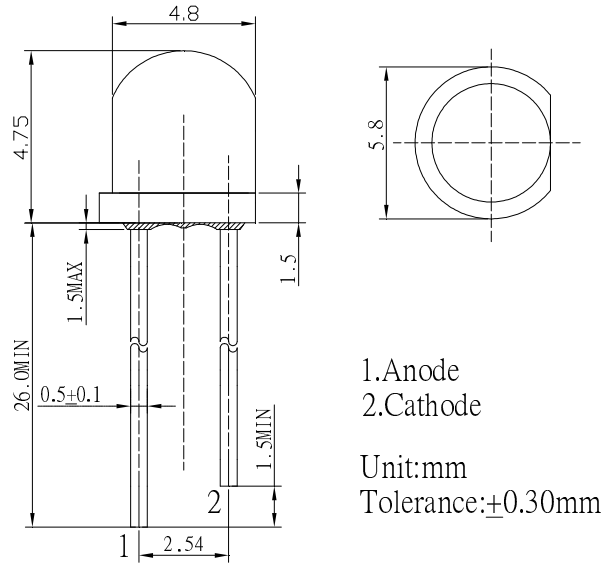

■ **Features**

- High luminous Flux LEDs
- 4.8mm Straw Standard Directivity
- Superior Weather-resistance
- UV Resistant Epoxy
- Water Clear Type

■ **Applications**

- Backlighting (illuminated advertising etc.)
- Substitution of Micro Incandescent Lamps
- Reading Lamps / Emergency Lighting
- Marker lights (e.g. steps, exit ways, etc.)
- Other Lighting

■ **Outline Dimension**

■ **Absolute Maximum Rating**

(Ta=25°C)

Item	Symbol	Value	Unit
DC Forward Current	I _F	60	mA
Pulse Forward Current*	I _{FP}	120	mA
Reverse Voltage	V _R	5	V
Power Dissipation	P _D	216	mW
Operating Temperature	Topr	-30 ~ +85	°C
Storage Temperature	Tstg	-40 ~ +100	°C
Lead Soldering Temperature	Tsol	260°C/5sec	-

*Pulse width Max 10ms , Duty ratio max 1/10

■ **Directivity**

■ **Electrical -Optical Characteristics**

(Ta=25°C)

Item	Symbol	Condition	Min.	Typ.	Max.	Unit
DC Forward Voltage	V _F	I _F =50mA	2.9	3.1	3.6	V
DC Reverse Current	I _R	V _R =5V	-	-	10	μA
Luminous Flux	Φ _v	I _F =50mA	18	20	-	lm
Color Rendering Index	Ra	I_F=50mA	85	-	-	
Color Temperature	CCT	I _F =50mA	-	7000	-	K
Chromaticity Coordinates*	x	I _F =50mA	-	0.308	-	
	y	I _F =50mA	-	0.303	-	
50% Power Angle	2θ _{1/2}	I _F =50mA	-	120	-	deg