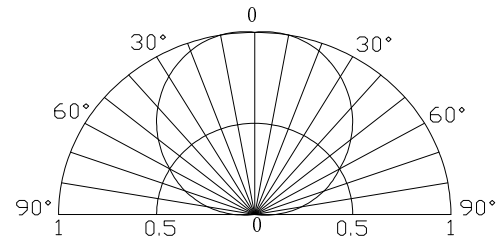

*Pulse width Max 10ms , Duty ratio max 1/10

■ **Directivity**

■ **Electrical -Optical Characteristics**

(Ta=25°C)

Item	Symbol	Condition	Min.	Typ.	Max.	Unit
DC Forward Voltage	V _F	I _F =50mA	2.9	3.1	3.6	V
DC Reverse Current	I _R	V _R =5V	-	-	10	μA
Luminous Flux	Φ _v	I _F =50mA	18	20	-	lm
Color Rendering Index	Ra	I_F=50mA	85	-	-	
Color Temperature	CCT	I _F =50mA	-	7000	-	K
Chromaticity Coordinates*	x	I _F =50mA	-	0.308	-	
	y	I _F =50mA	-	0.303	-	
50% Power Angle	2θ _{1/2}	I _F =50mA	-	120	-	deg