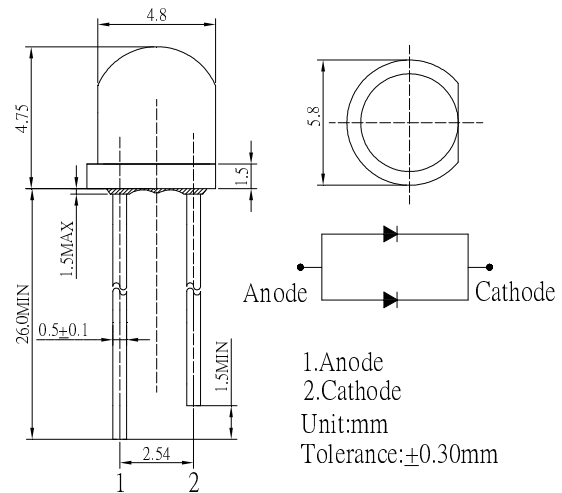

■Features

- Highest Luminous Flux
- 4.8mm Straw Standard Directivity
- Long Lifetime Operation
- Superior UV Resistance
- Water Clear Type

■Applications

- Electronic Signs And Signals
- Small Area Illuminations
- Back Lighting
- Other Lighting
- Bollards / Security / Garden
- Traffic signaling / Beacons

■Outline Dimension

■Absolute Maximum Rating

(Ta=25°C)

Item	Symbol	Value		Unit
		B/PG	R/Y	
DC Forward Current	I _F	60	80	mA
Pulse Forward Current*	I _{FP}	150	150	mA
Reverse Voltage	V _R	5	5	V
Power Dissipation	P _D	216	208	mW
Operating Temperature	T _{opr}	-40 ~ +85		°C
Storage Temperature	T _{stg}	-40~ +85		°C
Lead Soldering Temperature	T _{sol}	260°C/5sec		-

*Pulse width Max 0.1ms, Duty ratio max 1/10

■Directivity

■Electrical -Optical Characteristics

(Ta=25°C)

Part Number	Color			V _F (V)			I _R (μA)	Φ _v (lm)*			λD (nm)*			2θ1/2(deg)
				Min.	Typ.	Max.	Max.	Min.	Typ.	Max.	Min.	Typ.	Max.	Typ.
				I _F =60mA			V _R =5V		I _F =60mA					
OSB56D56E1A	Blue	B		2.8	3.1	3.6	20	6	8	-	465	470	475	140
OSG58D56E1A	Pure Green	G		2.8	3.1	3.6	20	16	20	-	520	525	530	140
OS5YKD56E1A	Yellow	Y		1.8	2.1	2.6	20	8	10	-	585	590	595	140
OS5RKD56E1A	Red	R		1.8	2.1	2.6	20	8	10	-	620	625	630	140