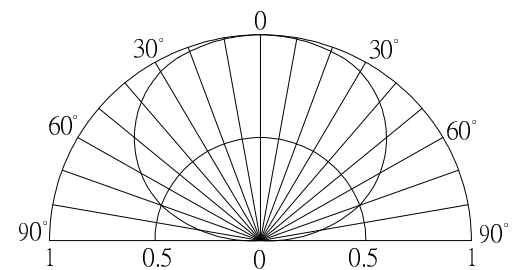

■Features

- Highest Luminous Flux
- 4.8mm Straw Standard Directivity
- Long Lifetime Operation
- Superior UV Resistance
- Water Clear Type

■Applications

- Electronic Signs And Signals
- Small Area Illuminations
- Back Lighting
- Other Lighting
- Bollards / Security / Garden
- Traffic signaling / Beacons

■Outline Dimension

■Absolute Maximum Rating

(Ta=25°C)

Item	Symbol	Value		Unit
		B/PG	R/Y	
DC Forward Current	I _F	60	80	mA
Pulse Forward Current*	I _{FP}	150	150	mA
Reverse Voltage	V _R	5	5	V
Power Dissipation	P _D	216	208	mW
Operating Temperature	T _{opr}	-40 ~ +85		°C
Storage Temperature	T _{stg}	-40~ +85		°C
Lead Soldering Temperature	T _{sol}	260°C/5sec		-

*Pulse width Max 0.1ms, Duty ratio max 1/10

■Directivity

■Electrical -Optical Characteristics

(Ta=25°C)

Part Number	Color			V _F (V)			I _R (μA)	Φ _v (lm)*			λD (nm)*			2θ1/2(deg)
				Min.	Typ.	Max.	Max.	Min.	Typ.	Max.	Min.	Typ.	Max.	Typ.
				I _F =60mA			V _R =5V		I _F =60mA					
OSB56D56E1A	Blue	B		2.8	3.1	3.6	20	6	8	-	465	470	475	140
OSG58D56E1A	Pure Green	G		2.8	3.1	3.6	20	16	20	-	520	525	530	140
OS5YKD56E1A	Yellow	Y		1.8	2.1	2.6	20	8	10	-	585	590	595	140
OS5RKD56E1A	Red	R		1.8	2.1	2.6	20	8	10	-	620	625	630	140