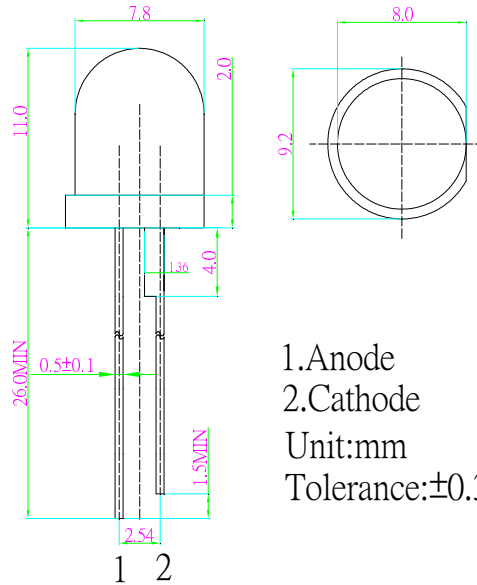

■Outline Dimension

1. Anode
2. Cathode
Unit:mm
Tolerance:±0.30mm

■Absolute Maximum Rating

(Ta=25°C)

Item	Symbol	Value	Unit
DC Forward Current	I _F	50	mA
Pulse Forward Current*	I _{FP}	120	mA
Reverse Voltage	V _R	5	V
Power Dissipation	P _D	190	mW
Operating Temperature	T _{opr}	-30 ~ +85	°C
Storage Temperature	T _{stg}	-40~ +100	°C
Lead Soldering Temperature	T _{sol}	260°C/5sec	-

*Pulse width Max.10ms Duty ratio max 1/10

■Directivity

■Electrical -Optical Characteristics

(Ta=25°C)

Item	Symbol	Condition	Min.	Typ.	Max.	Unit
DC Forward Voltage	V _F	I _F =50mA	3.0	3.3	3.8	V
DC Reverse Current	I _R	V _R =5V	-	-	10	μA
Domi. Wavelength	λ _D	I _F =50mA	465	470	475	nm
Luminous Intensity	I _v	I _F =50mA	14400	18000	-	mcd
50% Power Angle	2θ _{1/2}	I _F =50mA	-	30	-	deg