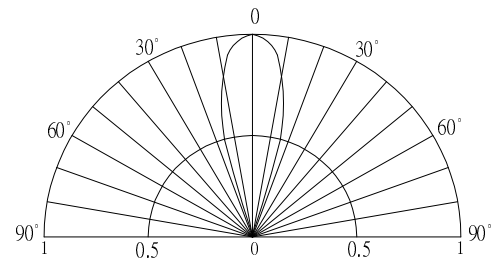

■Outline Dimension

1. Anode
2. Cathode
Unit:mm
Tolerance:±0.30mm

■Absolute Maximum Rating

(Ta=25°C)

Item	Symbol	Value	Unit
DC Forward Current	I _F	50	mA
Pulse Forward Current*	I _{FP}	120	mA
Reverse Voltage	V _R	5	V
Power Dissipation	P _D	190	mW
Operating Temperature	T _{opr}	-30 ~ +85	°C
Storage Temperature	T _{stg}	-40~ +100	°C
Lead Soldering Temperature	T _{sol}	260°C/5sec	-

*Pulse width Max.10ms Duty ratio max 1/10

■Directivity

■Electrical -Optical Characteristics

(Ta=25°C)

Item	Symbol	Condition	Min.	Typ.	Max.	Unit
DC Forward Voltage	V _F	I _F =50mA	3.0	3.3	3.8	V
DC Reverse Current	I _R	V _R =5V	-	-	10	μA
Domi. Wavelength	λ _D	I _F =50mA	465	470	475	nm
Luminous Intensity	I _v	I _F =50mA	14400	18000	-	mcd
50% Power Angle	2θ _{1/2}	I _F =50mA	-	30	-	deg