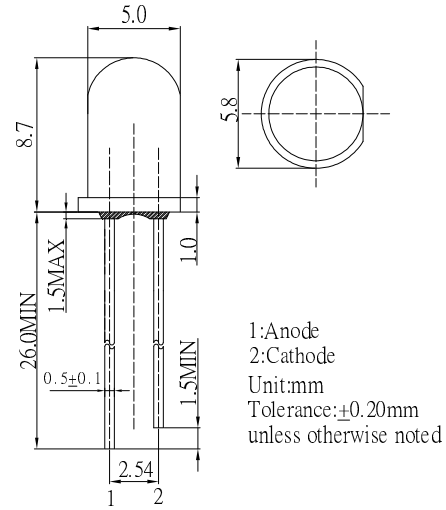

■ Features

- High Luminous LEDs
- 5mm Round Standard Directivity
- Superior Weather-resistance
- UV Resistant Epoxy
- Water Clear Type
- Perfect Beam Pattern

■ Applications

- Advertising Board
- Horticulture Application
- Traffic Light / Signal Light
- Beauty Product
- Other Lighting

■ Outline Dimension

■ Absolute Maximum Rating

(Ta=25°C)

Item	Symbol	Value	Unit
DC Forward Current	I _F	30	mA
Pulse Forward Current*	I _{FP}	100	mA
Reverse Voltage	V _R	5	V
Power Dissipation	P _D	102	mW
Operating Temperature	T _{opr}	-30 ~ +85	°C
Storage Temperature	T _{stg}	-40 ~ +100	°C
Lead Soldering Temperature	T _{sol}	260°C/5sec	-

*Pulse width Max.10ms Duty ratio max 1/10

■ Directivity

■ Electrical -Optical Characteristics

(Ta=25°C)

Item	Symbol	Condition	Min.	Typ.	Max.	Unit
DC Forward Voltage	V _F	I _F =30mA	2.7	3.0	3.4	V
DC Reverse Current	I _R	V _R =5V	-	-	10	μA
Luminous Flux	Φ _v	I _F =30mA	2.5	3.0	-	lm
Luminous Intensity*	I _v	I _F =30mA	14.4	18	-	cd
Domi. Wavelength*	λ _D	I _F =30mA	465	470	475	nm
50% Power Angle	2θ _{1/2}	I _F =30mA	-	15	-	deg