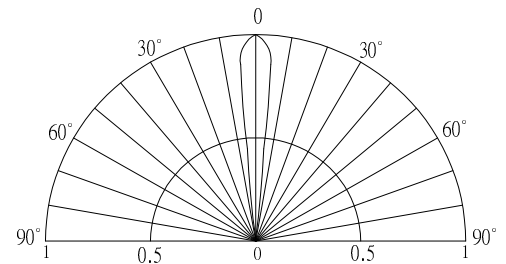

*Pulse width Max.10ms Duty ratio max 1/10

■ Directivity

■ Electrical -Optical Characteristics

(Ta=25°C)

Item	Symbol	Condition	Min.	Typ.	Max.	Unit
DC Forward Voltage	V _F	I _F =30mA	2.7	3.0	3.4	V
DC Reverse Current	I _R	V _R =5V	-	-	10	μA
Luminous Flux	Φ _v	I _F =30mA	2.5	3.0	-	lm
Luminous Intensity*	I _v	I _F =30mA	14.4	18	-	cd
Domi. Wavelength*	λ _D	I _F =30mA	465	470	475	nm
50% Power Angle	2θ _{1/2}	I _F =30mA	-	15	-	deg