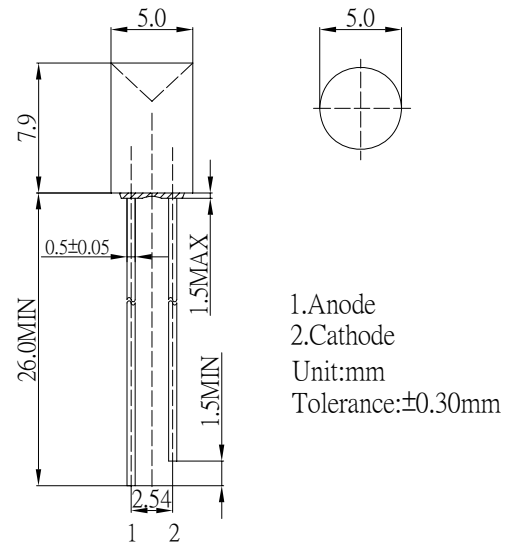

**■ Features**

- High Luminous LEDs
- 5mm Concave Standard Directivity
- Superior Weather-resistance
- UV Resistant Epoxy
- Water Clear Type

**■ Applications**

- Electronic Signs And Signals
- Small Area Illuminations
- Back Lighting
- Other Lighting

**■ Outline Dimension**

**■ Absolute Maximum Rating**

(Ta=25°C)

Item	Symbol	Value	Unit
DC Forward Current	I <sub>F</sub>	30	mA
Pulse Forward Current*	I <sub>FP</sub>	100	mA
Reverse Voltage	V <sub>R</sub>	5	V
Power Dissipation	P <sub>D</sub>	108	mW
Operating Temperature	Topr	-30 ~ +85	°C
Storage Temperature	Tstg	-40~ +100	°C
Lead Soldering Temperature	Tsol	260°C/5sec	-

\*Pulse width Max.10ms Duty ratio max 1/10

**■ Directivity**

**■ Electrical -Optical Characteristics**

(Ta=25°C)

Item	Symbol	Condition	Min.	Typ.	Max.	Unit
DC Forward Voltage	V <sub>F</sub>	I <sub>F</sub> =20mA	2.9	3.1	3.6	V
DC Reverse Current	I <sub>R</sub>	V <sub>R</sub> =5V	-	-	10	μA
Domi. Wavelength*	λ <sub>D</sub>	I <sub>F</sub> =20mA	465	470	475	nm
Luminous Intensity*	I <sub>v</sub>	I <sub>F</sub> =20mA	68	100	-	mcd
50% Power Angle	2θ <sub>1/2</sub>	I <sub>F</sub> =20mA	-	120	-	deg