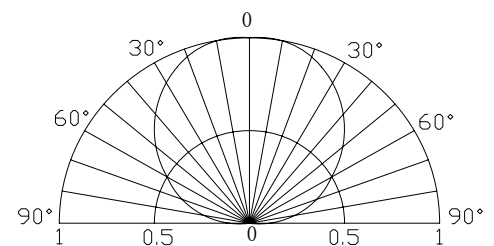

**■ Features**

- High Luminous LEDs
- 5mm Concave Standard Directivity
- Superior Weather-resistance
- UV Resistant Epoxy
- Water Clear Type

**■ Applications**

- Electronic Signs And Signals
- Small Area Illuminations
- Back Lighting
- Other Lighting

\*Pulse width Max.10ms Duty ratio max 1/10

**■ Directivity**

**■ Electrical -Optical Characteristics**

(Ta=25°C)

Item	Symbol	Condition	Min.	Typ.	Max.	Unit
DC Forward Voltage	V <sub>F</sub>	I <sub>F</sub> =20mA	2.9	3.1	3.6	V
DC Reverse Current	I <sub>R</sub>	V <sub>R</sub> =5V	-	-	10	μA
Domi. Wavelength*	λ <sub>D</sub>	I <sub>F</sub> =20mA	465	470	475	nm
Luminous Intensity*	I <sub>v</sub>	I <sub>F</sub> =20mA	68	100	-	mcd
50% Power Angle	2θ <sub>1/2</sub>	I <sub>F</sub> =20mA	-	120	-	deg