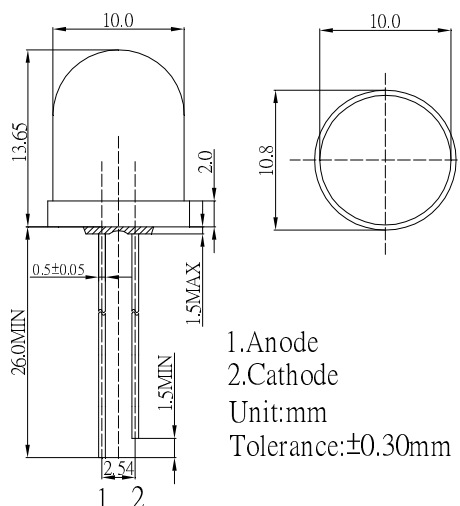

### ■ Features

- High Luminous LEDs
- 10mm Round Standard Directivity
- Superior Weather-resistance
- UV Resistant Epoxy
- White Diffused Type

### ■ Outline Dimension

\*Pulse width Max.10ms Duty ratio max 1/10