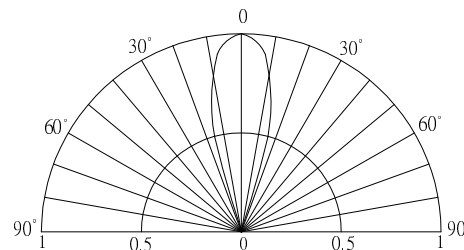

■ Directivity

■ Electrical -Optical Characteristics

(Ta=25°C)

Item	Symbol	Condition	Min.	Typ.	Max.	Unit
DC Forward Voltage	V_F	I_F=20mA	2.9	3.1	3.6	V
DC Reverse Current	I_R	V_R=5V	-	-	10	μA
Domi. Wavelength*	λ_D	I_F=20mA	465	470	475	nm
Luminous Intensity*	I_v	I_F=20mA	750	1120	-	mcd
50% Power Angle	2θ_{1/2}	I_F=20mA	-	30	-	deg

*1 Tolerance of dominant wavelength is ±1nm

*2 Tolerance of luminous intensity is ±15%