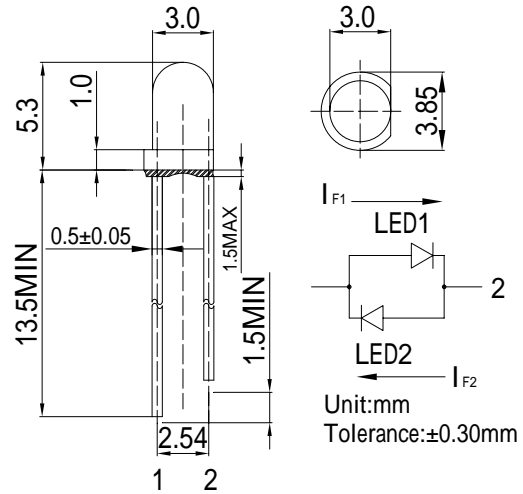

■Features

- High Luminous LEDs
- 3mm Round Standard Directivity
- Long Lifetime Operation
- Superior Weather-resistance
- UV Resistant Epoxy/ Water Clear Type
- AC LED

■Applications

- Toys
- Audio
- Games
- Other Lighting

■Outline Dimension

■Absolute Maximum Rating

(Ta=25)

Item	Symbol	Value		Unit
		LED1	LED2	
DC Forward Current	I _F	30	30	mA
Pulse Forward Current*	I _{FP}	100	100	mA
Reverse Voltage	V _R	5	5	V
Power Dissipation	P _D	108	108	mW
Operating Temperature	Topr	-30 ~ +85		
Storage Temperature	Tstg	-40~ +100		
Lead Soldering Temperature	Tsol	260 /5sec		-

*Pulse width Max.10ms Duty ratio max 1/10

■Directivity

■Electrical -Optical Characteristics

(Ta=25)

Item	NO.	Symbol	Condition	Min.	Typ.	Max.	Unit
DC Forward Voltage	LED1	V _{F1}	I _{F1} =20mA	2.9	3.1	3.6	V
	LED2	V _{F2}	I _{F2} =20mA	2.9	3.1	3.6	V
Domi. Wavelength*	LED1	λ _{D1}	I _{F1} =20mA	465	470	475	nm
	LED2	λ _{D2}	I _{F2} =20mA	465	470	475	nm
Luminous Intensity*	LED1	I _{v1}	I _{F1} =20mA	2180	3000	-	mcd
	LED2	I _{v2}	I _{F2} =20mA	2180	3000	-	mcd
50%Power Angle	LED1	2θ _{1/2}	I _{F1} =20mA	-	30	-	deg
	LED2	2θ _{1/2}	I _{F2} =20mA	-	30	-	deg