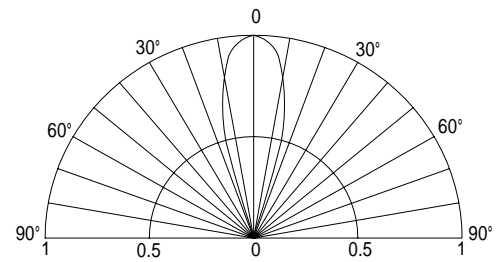

■Outline Dimension

■Absolute Maximum Rating

(Ta=25)

Item	Symbol	Value		Unit
		LED1	LED2	
DC Forward Current	I _F	30	30	mA
Pulse Forward Current*	I _{FP}	100	100	mA
Reverse Voltage	V _R	5	5	V
Power Dissipation	P _D	108	108	mW
Operating Temperature	Topr	-30 ~ +85		
Storage Temperature	Tstg	-40~ +100		
Lead Soldering Temperature	Tsol	260 /5sec		-

*Pulse width Max.10ms Duty ratio max 1/10

■Directivity

■Electrical -Optical Characteristics

(Ta=25)

Item	NO.	Symbol	Condition	Min.	Typ.	Max.	Unit
DC Forward Voltage	LED1	V _{F1}	I _{F1} =20mA	2.9	3.1	3.6	V
	LED2	V _{F2}	I _{F2} =20mA	2.9	3.1	3.6	V
Domi. Wavelength*	LED1	λ _{D1}	I _{F1} =20mA	465	470	475	nm
	LED2	λ _{D2}	I _{F2} =20mA	465	470	475	nm
Luminous Intensity*	LED1	I _{v1}	I _{F1} =20mA	2180	3000	-	mcd
	LED2	I _{v2}	I _{F2} =20mA	2180	3000	-	mcd
50%Power Angle	LED1	2θ _{1/2}	I _{F1} =20mA	-	30	-	deg
	LED2	2θ _{1/2}	I _{F2} =20mA	-	30	-	deg