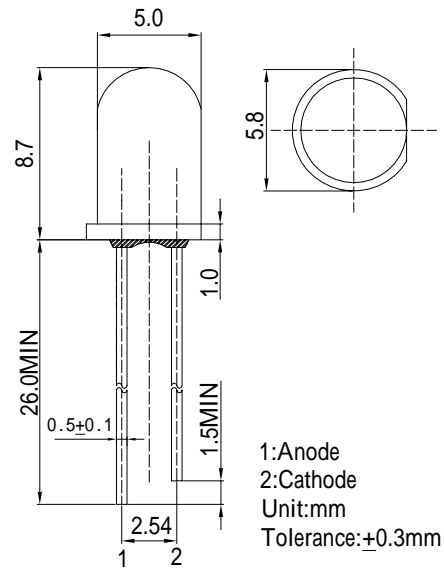

Features

- High Luminous LEDs
- 5mm Round Standard Directivity
- Superior Weather-resistance
- Bi-Color Flashing Type
- White Diffused Type

Applications

- Toys
- Games
- Audio
- Other Lighting

Outline Dimension

■Absolute Maximum Rating (Ta=25 °C)

Item	Symbol	Value	Unit
Oscillator Frequency	Fled	1.8	Hz
Power Supply	Voltage	4.5	V
Operating Temperature	Topr	-30 ~ +85	
Storage Temperature	Tstg	-40 ~ +100	
Lead Soldering Temperature	Tsol	260 /5sec	-

*Pulse width Max.10ms Duty ratio max 1/10

■Directivity

■Electrical -Optical Characteristics (Ta=25 °C)

Item	Symbol	Conditio	Min.	Typ.	Max.	Unit
DC Forward Voltage	Vdd	I _F =20mA	3.0	3.3	4.5	V
DC Reverse Current	I _R	V _R =5V	-	-	10	μA
Domi. Wavelength*	λ _D (Blue)	I _F =20mA	465	470	475	nm
Chromaticity Coordinates*	x	I _F =20mA	-	0.31	-	
	y	I _F =20mA	-	0.34	-	
Luminous Intensity*	I _v (Blue)	I _F =20mA	1120	1560	-	mcd
	I _v (White)	I _F =20mA	1120	1560	-	mcd
50% Power Angle	2θ _{1/2}	I _F =20mA	-	30	-	deg