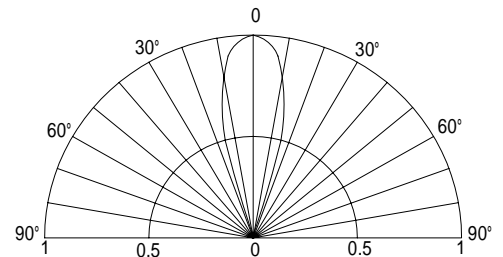

Features

- High Luminous LEDs
- 5mm Round Standard Directivity
- Superior Weather-resistance
- Bi-Color Flashing Type
- White Diffused Type

Applications

- Toys
- Games
- Audio
- Other Lighting

Outline Dimension

*Pulse width Max.10ms Duty ratio max 1/10

■Directivity

■Electrical -Optical Characteristics (Ta=25 °C)

Item	Symbol	Conditio	Min.	Typ.	Max.	Unit
DC Forward Voltage	Vdd	I _F =20mA	3.0	3.3	4.5	V
DC Reverse Current	I _R	V _R =5V	-	-	10	μA
Domi. Wavelength*	λ _D (Blue)	I _F =20mA	465	470	475	nm
Chromaticity Coordinates*	x	I _F =20mA	-	0.31	-	
	y	I _F =20mA	-	0.34	-	
Luminous Intensity*	I _v (Blue)	I _F =20mA	1120	1560	-	mcd
	I _v (White)	I _F =20mA	1120	1560	-	mcd
50% Power Angle	2θ _{1/2}	I _F =20mA	-	30	-	deg