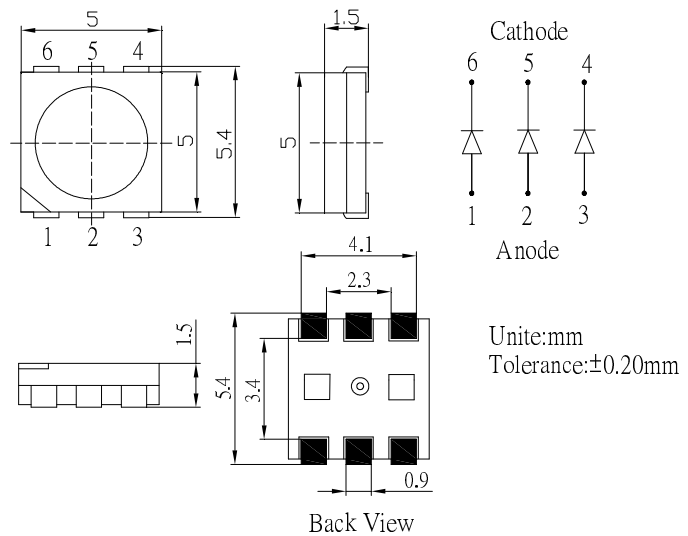

■ Features

- High Luminous PLCC6 Top SMD LEDs
- 5.0x5.0x1.5mm Standard Directivity
- Long lifetime Operation
- Superior Weather-resistance
- Green Diffused Type

■ Applications

- Backlighting (switches, keys, displays, illuminated advertising etc.)
- Substitution of Micro Incandescent Lamps
- Reading Lamps / Emergency Lighting
- Marker lights (e.g. steps, exit ways, etc.)
- Other Lighting

■ Outline Dimension

■ Absolute Maximum Rating

(Ta=25°C)

Item	Symbol	Value	Unit
DC Forward Current	I _F	80	mA
Pulse Forward Current*	I _{FP}	120	mA
Reverse Voltage	V _R	5	V
Power Dissipation	P _D	288	mW
Operating Temperature	T _{opr}	-30 ~ +85	°C
Storage Temperature	T _{stg}	-40~ +100	°C
Lead Soldering Temperature	T _{sol}	260°C/5sec	-

*Pulse width Max.10ms Duty ratio max 1/10

■ Directivity

■ Electrical -Optical Characteristics

(Ta=25°C)

Item	Symbol	Condition	Min.	Typ.	Max.	Unit
DC Forward Voltage	V _F	I _F =60mA	2.8	3.2	3.6	V
DC Reverse Current	I _R	V _R =5V	-	-	30	μA
Luminous Flux	Φ _v	I _F =60mA	12	13.5	-	lm
Chromaticity Coordinate*	x	I _F =60mA	-	0.19	-	
	y	I _F =60mA	-	0.15	-	
50% Power Angle	2θ _{1/2}	I _F =60mA	-	120	-	deg