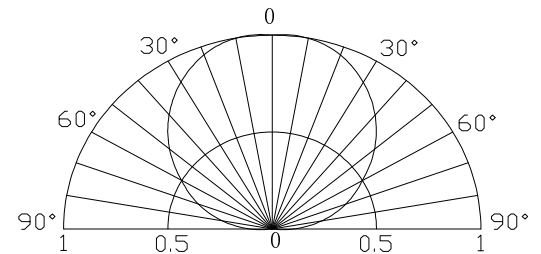

■ Outline Dimension

■ Absolute Maximum Rating

(Ta=25°C)

Item	Symbol	Value	Unit
DC Forward Current	I _F	80	mA
Pulse Forward Current*	I _{FP}	120	mA
Reverse Voltage	V _R	5	V
Power Dissipation	P _D	288	mW
Operating Temperature	T _{opr}	-30 ~ +85	°C
Storage Temperature	T _{stg}	-40~ +100	°C
Lead Soldering Temperature	T _{sol}	260°C/5sec	-

*Pulse width Max.10ms Duty ratio max 1/10

■ Directivity

■ Electrical -Optical Characteristics

(Ta=25°C)

Item	Symbol	Condition	Min.	Typ.	Max.	Unit
DC Forward Voltage	V _F	I _F =60mA	2.8	3.2	3.6	V
DC Reverse Current	I _R	V _R =5V	-	-	30	μA
Luminous Flux	Φ _v	I _F =60mA	12	13.5	-	lm
Chromaticity Coordinate*	x	I _F =60mA	-	0.19	-	
	y	I _F =60mA	-	0.15	-	
50% Power Angle	2θ _{1/2}	I _F =60mA	-	120	-	deg