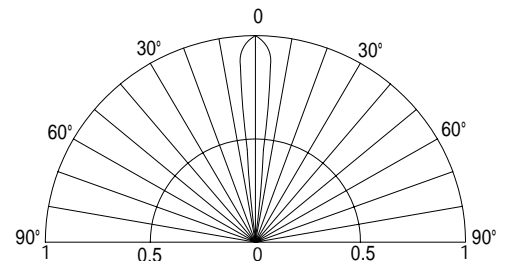

\*Pulse width Max.10ms Duty ratio max 1/10

**■Outline Dimension**

**■Directivity**

**Electrical -Optical Characteristics**

(Ta=25 )

Item	Symbol	Condition	Min.	Typ.	Max.	Unit
DC Forward Voltage	V <sub>F</sub>	I <sub>F</sub> =20mA	2.8	3.1	3.6	V
DC Reverse Current	I <sub>R</sub>	V <sub>R</sub> =5V	-	-	10	μA
Luminous Flux	v	I <sub>F</sub> =20mA	6.0	6.7	-	lm
Chromaticity Coordinates*	x	I <sub>F</sub> =20mA	-	0.208	-	
	y	I <sub>F</sub> =20mA	-	0.256	-	
50% Power Angle	2θ <sub>1/2</sub>	I <sub>F</sub> =20mA	-	15	-	deg

\*1 Luminous Flux Measurement allowance is ± 15%

\*2 Chromaticity Coordinates Measurement allowance is ± 10%