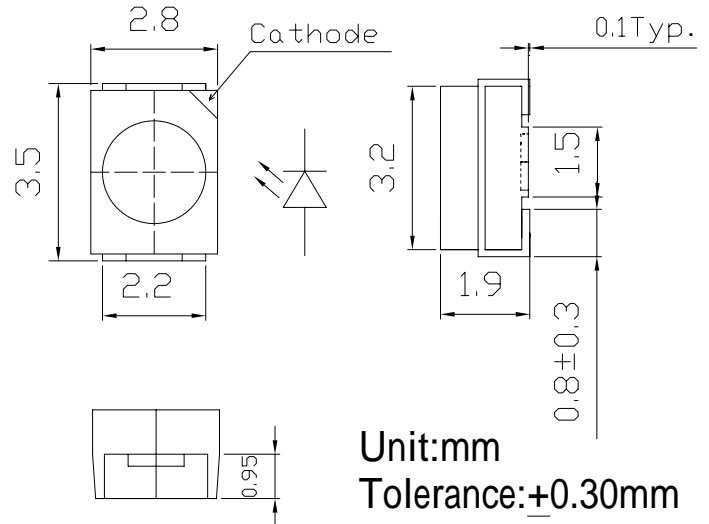

■Features

- High Luminous PLCC2 Top SMD LEDs
- 3.5x2.8x1.9mm Standard Directivity
- Long Lifetime Operation
- Superior Weather-resistance
- Green Diffused Type

■Applications

- Backlighting (switches, keys, displays, illuminated advertising etc.)
- Substitution of Micro Incandescent Lamps
- Reading Lamps / Emergency Lighting
- Marker lights (e.g. steps, exit ways, etc.)
- Other Lighting

■Outline Dimension

■Absolute Maximum Rating

(Ta=25)

Item	Symbol	Value	Unit
DC Forward Current	I_F	30	mA
Pulse Forward Current*	I_{FP}	100	mA
Reverse Voltage	V_R	5	V
Power Dissipation	P_D	108	mW
Operating Temperature	T_{opr}	-30 ~ +85	
Storage Temperature	T_{stg}	-40 ~ +100	
Lead Soldering Temperature	T_{sol}	260 /5sec	-

*Pulse width Max.10ms Duty ratio max 1/10

■Directivity

Electrical -Optical Characteristics

(Ta=25)

Item	Symbol	Condition	Min.	Typ.	Max.	Unit
DC Forward Voltage	V_F	$I_F=20mA$	2.8	3.1	3.6	V
DC Reverse Current	I_R	$V_R=5V$	-	-	10	μA
Luminous Flux	v	$I_F=20mA$	6.0	6.7	-	lm
Chromaticity Coordinates*	x	$I_F=20mA$	-	0.208	-	
	y	$I_F=20mA$	-	0.256	-	
50% Power Angle	$2\theta_{1/2}$	$I_F=20mA$	-	120	-	deg