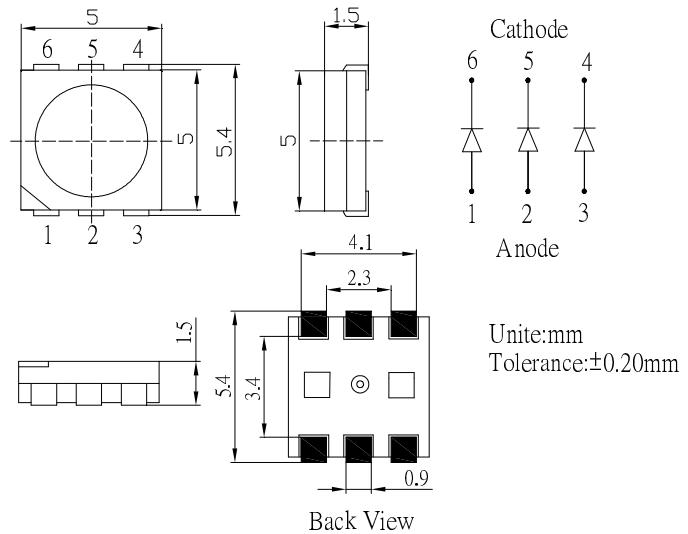

■ Features

- High Luminous PLCC6 Top SMD LEDs
- 5.0x5.0x1.5mm Standard Directivity
- Long lifetime Operation
- Superior Weather-resistance
- Green Diffused Type

■ Applications

- Backlighting (switches, keys, displays, illuminated advertising etc.)
- Substitution of Micro Incandescent Lamps
- Reading Lamps / Emergency Lighting
- Marker lights (e.g. steps, exit ways, etc.)
- Other Lighting

■ Outline Dimension

■ Absolute Maximum Rating

(Ta=25°C)

Item	Symbol	Value	Unit
DC Forward Current	I_F	80	mA
Pulse Forward Current*	I_{FP}	120	mA
Reverse Voltage	V_R	5	V
Power Dissipation	P_D	288	mW
Operating Temperature	T_{opr}	-30 ~ +85	°C
Storage Temperature	T_{stg}	-40 ~ +100	°C
Lead Soldering Temperature	T_{sol}	260°C/5sec	-

*Pulse width Max.10ms Duty ratio max 1/10

■ Directivity

■ Electrical -Optical Characteristics

(Ta=25°C)

Item	Symbol	Condition	Min.	Typ.	Max.	Unit
DC Forward Voltage	V_F	$I_F=60mA$	2.8	3.2	3.6	V
DC Reverse Current	I_R	$V_R=5V$	-	-	30	μA
Luminous Flux	Φ_v	$I_F=60mA$	25	27.5	-	lm
Chromaticity Coordinate*	x	$I_F=60mA$	-	0.29	-	
	y	$I_F=60mA$	-	0.49	-	
50% Power Angle	$2\theta_{1/2}$	$I_F=60mA$	-	120	-	deg