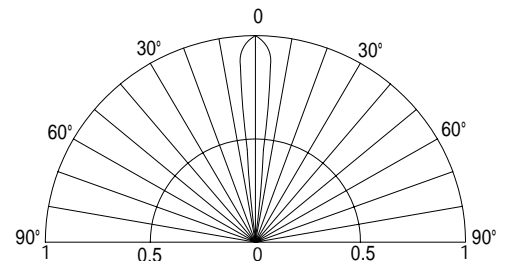

*Pulse width Max.10ms Duty ratio max 1/10

■Outline Dimension

■Directivity

Electrical -Optical Characteristics

(Ta=25)

Item	Symbol	Condition	Min.	Typ.	Max.	Unit
DC Forward Voltage	V _F	I _F =20mA	2.8	3.1	3.6	V
DC Reverse Current	I _R	V _R =5V	-	-	10	μA
Luminous Flux	v	I _F =20mA	8.5	9.2	-	lm
Chromaticity Coordinates*	x	I _F =20mA	-	0.32	-	
	y	I _F =20mA	-	0.53	-	
50% Power Angle	2θ _{1/2}	I _F =20mA	-	15	-	deg