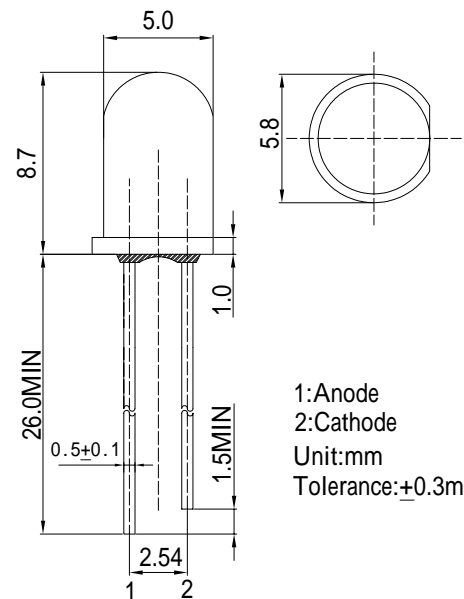

■Absolute Maximum Rating

(Ta=25)

Item	Symbol	Value	Unit
DC Forward Current	I _F	30	mA
Pulse Forward Current*	I _{FP}	100	mA
Reverse Voltage	V _R	5	V
Power Dissipation	P _D	108	mW
Operating Temperature	T _{opr}	-30 ~ +85	
Storage Temperature	T _{stg}	-40 ~ +100	
Lead Soldering Temperature	T _{sol}	260 /5sec	-

*Pulse width Max.10ms Duty ratio max 1/10

■Outline Dimension

■Directivity

Electrical -Optical Characteristics

(Ta=25)

Item	Symbol	Condition	Min.	Typ.	Max.	Unit
DC Forward Voltage	V _F	I _F =20mA	2.8	3.1	3.6	V
DC Reverse Current	I _R	V _R =5V	-	-	10	μA
Luminous Flux	v	I _F =20mA	8.5	9.2	-	lm
Chromaticity Coordinates*	x	I _F =20mA	-	0.32	-	
	y	I _F =20mA	-	0.53	-	
50% Power Angle	2θ _{1/2}	I _F =20mA	-	15	-	deg

*1 Luminous Flux Measurement allowance is ± 15%

*2 Chromaticity Coordinates Measurement allowance is ± 10%

X-ON Electronics

Largest Supplier of Electrical and Electronic Components

Click to view similar products for [Standard LEDs - Through Hole category:](#)