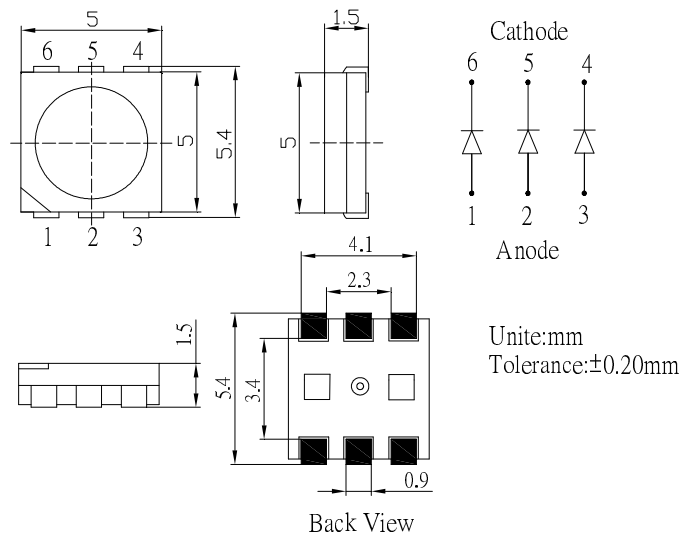

### ■ Features

- High Luminous PLCC6 Top SMD LEDs
- 5.0x5.0x1.5mm Standard Directivity
- Long lifetime Operation
- Superior Weather-resistance
- Red Diffused Type

### ■ Outline Dimension

\*Pulse width Max.10ms Duty ratio max 1/10