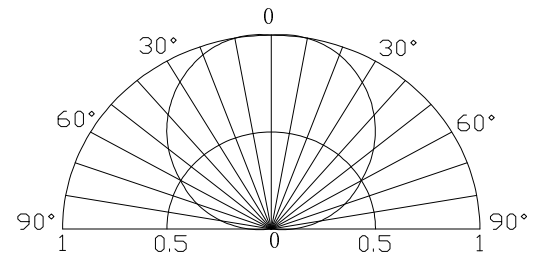

■ Directivity

■ Electrical -Optical Characteristics (Ta=25°C)

Item	Symbol	Condition	Min.	Typ.	Max.	Unit
DC Forward Voltage	V_F	$I_F=60mA$	2.8	3.2	3.6	V
DC Reverse Current	I_R	$V_R=5V$	-	-	30	μA
Luminous Flux	Φ_v	$I_F=60mA$	9.5	11.5	-	lm
Chromaticity Coordinate*	x	$I_F=60mA$	-	0.45	-	
	y	$I_F=60mA$	-	0.25	-	
50% Power Angle	$2\theta_{1/2}$	$I_F=60mA$	-	120	-	deg

*1 Luminous Intensity Measurement allowance is $\pm 15\%$

*2 Chromaticity Coordinates Measurement allowance is $\pm 10\%$