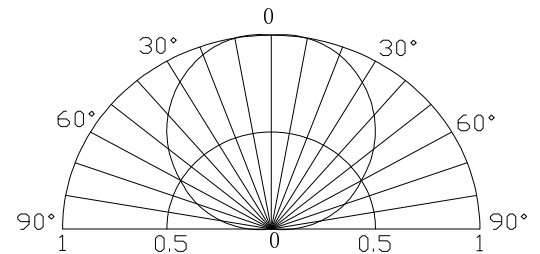

■ Outline Dimension

■ Absolute Maximum Rating

(Ta=25°C)

Item	Symbol	Value	Unit
DC Forward Current	I _F	80	mA
Pulse Forward Current*	I _{FP}	120	mA
Reverse Voltage	V _R	5	V
Power Dissipation	P _D	288	mW
Operating Temperature	T _{opr}	-30 ~ +85	°C
Storage Temperature	T _{stg}	-40 ~ +100	°C
Lead Soldering Temperature	T _{sol}	260°C/5sec	-

*Pulse width Max.10ms Duty ratio max 1/10

■ Directivity

■ Electrical -Optical Characteristics

(Ta=25°C)

Item	Symbol	Condition	Min.	Typ.	Max.	Unit
DC Forward Voltage	V _F	I _F =60mA	2.8	3.2	3.6	V
DC Reverse Current	I _R	V _R =5V	-	-	30	μA
Luminous Flux	Φ _v	I _F =60mA	5.5	6.5	-	lm
Chromaticity Coordinate*	x	I _F =60mA	-	0.510	-	
	y	I _F =60mA	-	0.285	-	
50% Power Angle	2θ _{1/2}	I _F =60mA	-	120	-	deg