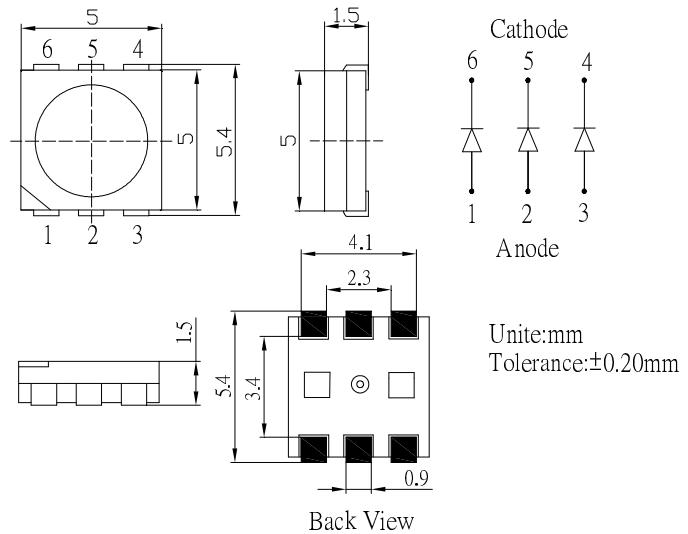

■ Features

- High Luminous PLCC6 Top SMD LEDs
- 5.0x5.0x1.5mm Standard Directivity
- Long lifetime Operation
- Superior Weather-resistance
- Red Diffused Type

■ Applications

- Backlighting (switches, keys, displays, illuminated advertising etc.)
- Substitution of Micro Incandescent Lamps
- Reading Lamps / Emergency Lighting
- Marker lights (e.g. steps, exit ways, etc.)
- Other Lighting

■ Outline Dimension

■ Absolute Maximum Rating

(Ta=25°C)

Item	Symbol	Value	Unit
DC Forward Current	I _F	80	mA
Pulse Forward Current*	I _{FP}	120	mA
Reverse Voltage	V _R	5	V
Power Dissipation	P _D	288	mW
Operating Temperature	T _{opr}	-30 ~ +85	°C
Storage Temperature	T _{stg}	-40 ~ +100	°C
Lead Soldering Temperature	T _{sol}	260°C/5sec	-

*Pulse width Max.10ms Duty ratio max 1/10

■ Directivity

■ Electrical -Optical Characteristics

(Ta=25°C)

Item	Symbol	Condition	Min.	Typ.	Max.	Unit
DC Forward Voltage	V _F	I _F =60mA	2.8	3.2	3.6	V
DC Reverse Current	I _R	V _R =5V	-	-	30	μA
Luminous Flux	Φ _v	I _F =60mA	5.5	6.5	-	lm
Chromaticity Coordinate*	x	I _F =60mA	-	0.510	-	
	y	I _F =60mA	-	0.285	-	
50% Power Angle	2θ _{1/2}	I _F =60mA	-	120	-	deg