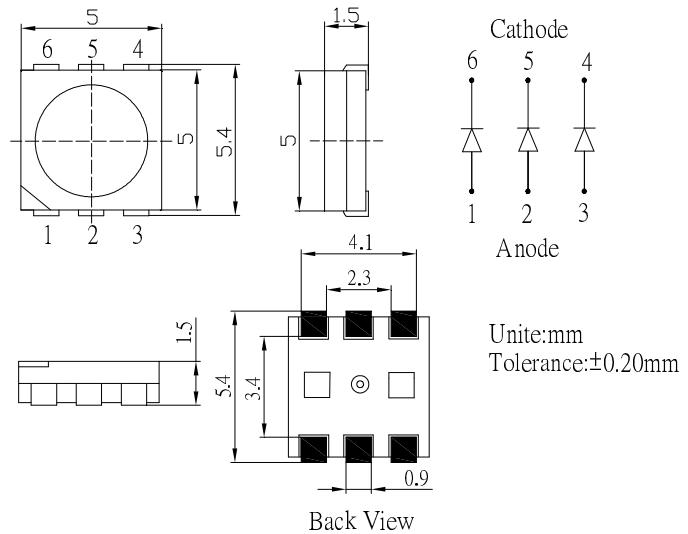

### ■ Features

- High Luminous PLCC6 Top SMD LEDs
- 5.0x5.0x1.5mm Standard Directivity
- Long lifetime Operation
- Superior Weather-resistance
- Red Diffused Type

### ■ Outline Dimension

\*Pulse width Max.10ms Duty ratio max 1/10