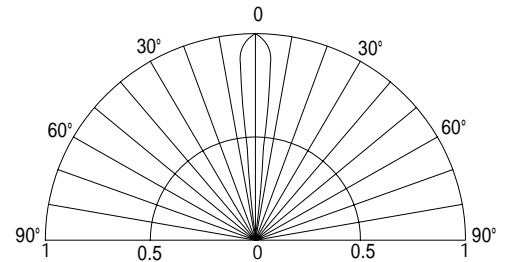

*Pulse width Max.10ms Duty ratio max 1/10

■Outline Dimension

1: Anode
2: Cathode
Unit:mm
Tolerance:±0.3mm

■Directivity

Electrical -Optical Characteristics

(Ta=25)

Item	Symbol	Condition	Min.	Typ.	Max.	Unit
DC Forward Voltage	V _F	I _F =20mA	2.8	3.1	3.6	V
DC Reverse Current	I _R	V _R =5V	-	-	10	μA
Luminous Flux	v	I _F =20mA	4.5	4.9	-	lm
Chromaticity Coordinates*	x	I _F =20mA	-	0.386	-	
	y	I _F =20mA	-	0.275	-	
50% Power Angle	2θ _{1/2}	I _F =20mA	-	15	-	deg