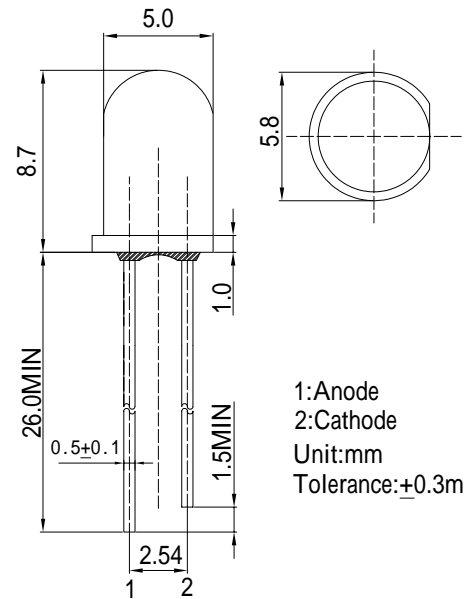

■Absolute Maximum Rating

(Ta=25)

Item	Symbol	Value	Unit
DC Forward Current	I _F	30	mA
Pulse Forward Current*	I _{FP}	100	mA
Reverse Voltage	V _R	5	V
Power Dissipation	P _D	108	mW
Operating Temperature	T _{opr}	-30 ~ +85	
Storage Temperature	T _{stg}	-40 ~ +100	
Lead Soldering Temperature	T _{sol}	260 /5sec	-

*Pulse width Max.10ms Duty ratio max 1/10

■Outline Dimension

1: Anode
2: Cathode
Unit:mm
Tolerance:±0.3mm

■Directivity

Electrical -Optical Characteristics

(Ta=25)

Item	Symbol	Condition	Min.	Typ.	Max.	Unit
DC Forward Voltage	V _F	I _F =20mA	2.8	3.1	3.6	V
DC Reverse Current	I _R	V _R =5V	-	-	10	μA
Luminous Flux	v	I _F =20mA	4.5	4.9	-	lm
Chromaticity Coordinates*	x	I _F =20mA	-	0.386	-	
	y	I _F =20mA	-	0.275	-	
50% Power Angle	2θ _{1/2}	I _F =20mA	-	15	-	deg

*1 Luminous Flux Measurement allowance is ± 15%

*2 Chromaticity Coordinates Measurement allowance is ± 10%

X-ON Electronics

Largest Supplier of Electrical and Electronic Components

Click to view similar products for [Standard LEDs - Through Hole category](#):