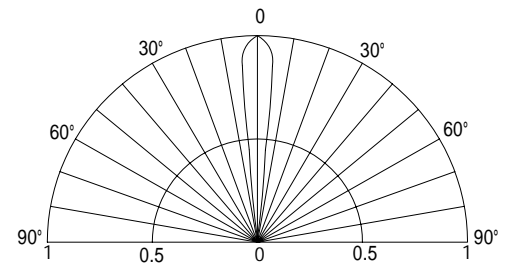

*Pulse width Max.10ms Duty ratio max 1/10

■Outline Dimension

1: Anode
2: Cathode
Unit:mm
Tolerance:±0.3mm

■Directivity

Electrical -Optical Characteristics

(Ta=25)

Item	Symbol	Condition	Min.	Typ.	Max.	Unit
DC Forward Voltage	V _F	I _F =20mA	2.8	3.1	3.6	V
DC Reverse Current	I _R	V _R =5V	-	-	10	μA
Luminous Flux	v	I _F =20mA	8.0	8.5	-	lm
Chromaticity Coordinates*	x	I _F =20mA	-	0.395	-	
	y	I _F =20mA	-	0.455	-	
50% Power Angle	2θ _{1/2}	I _F =20mA	-	15	-	deg