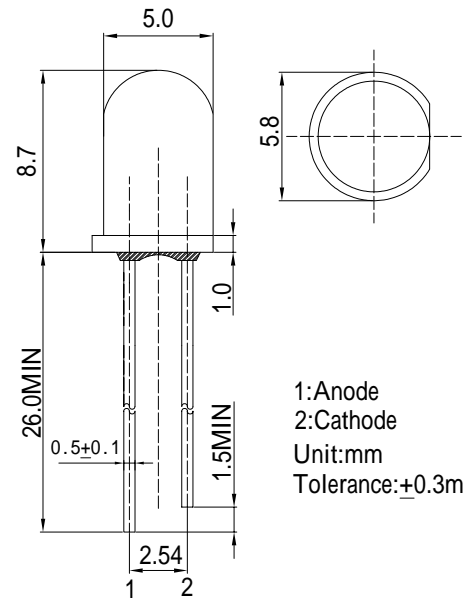

■Absolute Maximum Rating

(Ta=25)

Item	Symbol	Value	Unit
DC Forward Current	I _F	30	mA
Pulse Forward Current*	I _{FP}	100	mA
Reverse Voltage	V _R	5	V
Power Dissipation	P _D	108	mW
Operating Temperature	T _{opr}	-30 ~ +85	
Storage Temperature	T _{stg}	-40 ~ +100	
Lead Soldering Temperature	T _{sol}	260 /5sec	-

*Pulse width Max.10ms Duty ratio max 1/10

■Outline Dimension

1: Anode
2: Cathode
Unit:mm
Tolerance:±0.3mm

■Directivity

Electrical -Optical Characteristics

(Ta=25)

Item	Symbol	Condition	Min.	Typ.	Max.	Unit
DC Forward Voltage	V _F	I _F =20mA	2.8	3.1	3.6	V
DC Reverse Current	I _R	V _R =5V	-	-	10	μA
Luminous Flux	v	I _F =20mA	8.0	8.5	-	lm
Chromaticity Coordinates*	x	I _F =20mA	-	0.395	-	
	y	I _F =20mA	-	0.455	-	
50% Power Angle	2θ _{1/2}	I _F =20mA	-	15	-	deg

*1 Luminous Flux Measurement allowance is ± 15%

*2 Chromaticity Coordinates Measurement allowance is ± 10%

X-ON Electronics

Largest Supplier of Electrical and Electronic Components

Click to view similar products for [Standard LEDs - Through Hole category](#):