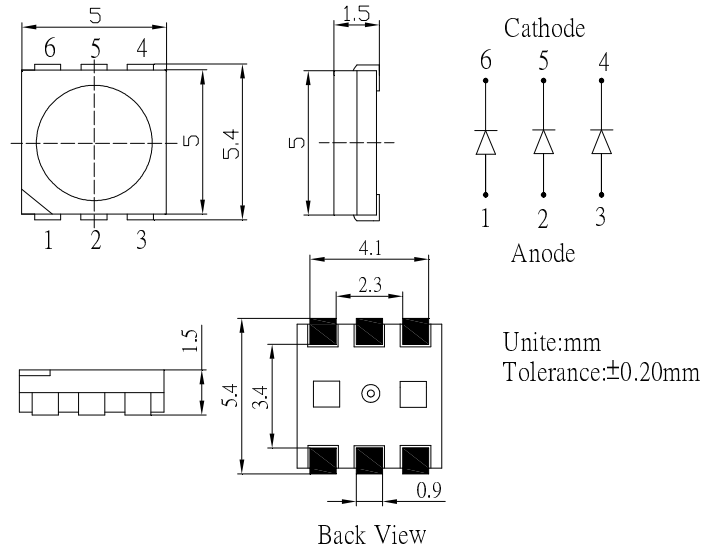

■ Features

- High Luminous PLCC6 Top SMD LEDs
- 5.0x5.0x1.5mm Standard Directivity
- Long lifetime Operation
- Superior Weather-resistance
- Yellow Diffused Type

■ Applications

- Backlighting (switches, keys, displays, illuminated advertising etc.)
- Substitution of Micro Incandescent Lamps
- Reading Lamps / Emergency Lighting
- Marker lights (e.g. steps, exit ways, etc.)
- Other Lighting

■ Outline Dimension

■ Absolute Maximum Rating

(Ta=25°C)

Item	Symbol	Value	Unit
DC Forward Current	I_F	80	mA
Pulse Forward Current*	I_{FP}	120	mA
Reverse Voltage	V_R	5	V
Power Dissipation	P_D	288	mW
Operating Temperature	T_{opr}	-30 ~ +85	°C
Storage Temperature	T_{stg}	-40 ~ +100	°C
Lead Soldering Temperature	T_{sol}	260°C/5sec	-

*Pulse width Max.10ms Duty ratio max 1/10

■ Directivity

■ Electrical -Optical Characteristics

(Ta=25°C)

Item	Symbol	Condition	Min.	Typ.	Max.	Unit
DC Forward Voltage	V_F	$I_F=60mA$	2.8	3.1	3.6	V
DC Reverse Current	I_R	$V_R=5V$	-	-	30	μA
Luminous Flux	Φ_v	$I_F=60mA$	22	24.5	-	lm
Chromaticity Coordinate*	x	$I_F=60mA$	-	0.45	-	
	y	$I_F=60mA$	-	0.47	-	
50% Power Angle	$2\theta_{1/2}$	$I_F=60mA$	-	120	-	deg