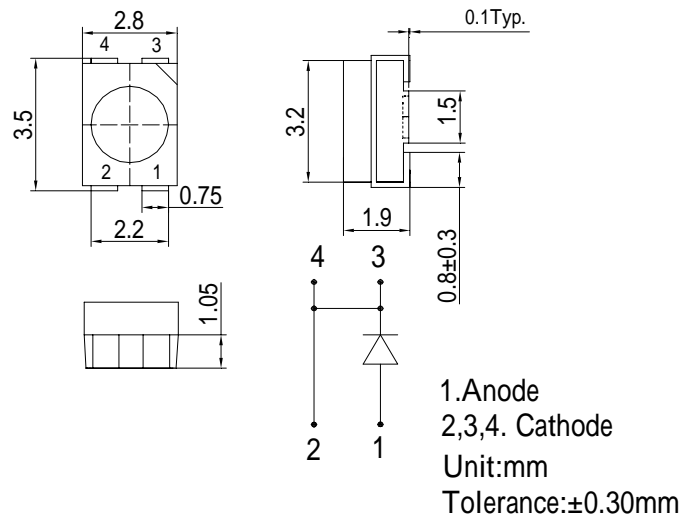

### ■Features

- High Luminous PLCC4 Power Top SMD LEDs
- 3.5x2.8x1.9mm Standard Directivity
- Long Lifetime Operation
- Superior Weather-resistance
- UV Resistant Epoxy

### ■Outline Dimension

\*Pulse width Max.10ms Duty ratio max 1/10