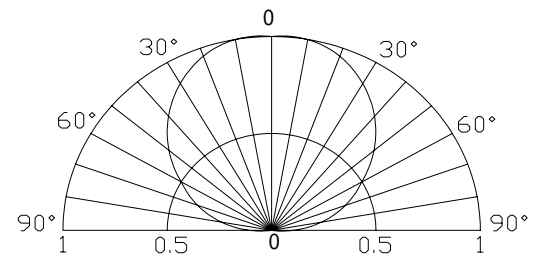

■Directivity

■Electrical -Optical Characteristics (Ta=25 °C)

Item	Symbol	Condition	Min.	Typ.	Max.	Unit
DC Forward Voltage	V_F	$I_F=50mA$	3.0	3.3	3.8	V
DC Reverse Current	I_R	$V_R=5V$	-	-	10	μA
Domi. Wavelength	λ_D	$I_F=50mA$	520	525	530	nm
Luminous Intensity	I_v	$I_F=50mA$	2180	3300	-	mcd
50% Power Angle	$2\theta_{1/2}$	$I_F=50mA$	-	120	-	deg

*1 Tolerance of dominant wavelength is $\pm 1nm$

*2 Tolerance of luminous intensity is $\pm 15\%$