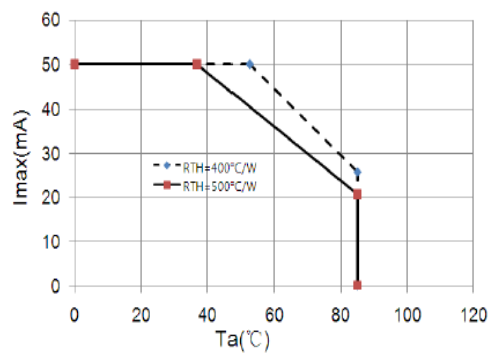

■Maximum Forward Current vs Ta