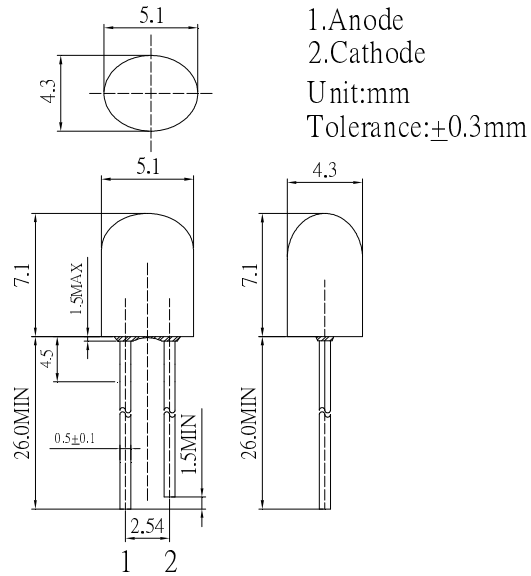

**■Features**

- High Luminous LEDs
- 5.1x4.3mm Standard Directivity
- Long Lifetime Operation
- Superior Weather-resistance
- UV Resistant Epoxy
- Color Diffused Type

**■Applications**

- Traffic Signal
- Backlighting
- Signal and channel letter
- Other Lighting

**■Outline Dimension**

**■Absolute Maximum Rating**

(Ta=25°C)

Item	Symbol	Value	Unit
DC Forward Current	I <sub>F</sub>	30	mA
Pulse Forward Current*	I <sub>FP</sub>	120	mA
Reverse Voltage	V <sub>R</sub>	5	V
Power Dissipation	P <sub>D</sub>	108	mW
Operating Temperature	Topr	-40~ +85	°C
Storage Temperature	Tstg	-40 ~ +100	°C
Lead Soldering Temperature	Tsol	260°C/5sec	-

\*Pulse width Max.10ms , Duty ratio max 1/10

**■Directivity**

**■Electrical -Optical Characteristics**

(Ta=25°C)

Item	Symbol	Condition	Min.	Typ.	Max.	Unit
DC Forward Voltage	V <sub>F</sub>	I <sub>F</sub> =20mA	2.9	3.1	3.6	V
DC Reverse Current	I <sub>R</sub>	V <sub>R</sub> =5V	-	-	10	μA
Domi. Wavelength*	λ <sub>D</sub>	I <sub>F</sub> =20mA	520	525	530	nm
Luminous Intensity*	I <sub>v</sub>	I <sub>F</sub> =20mA	750	1120	-	mcd
50% Power Angle	2θ <sub>1/2</sub>	I <sub>F</sub> =20mA	-	100/40	-	deg