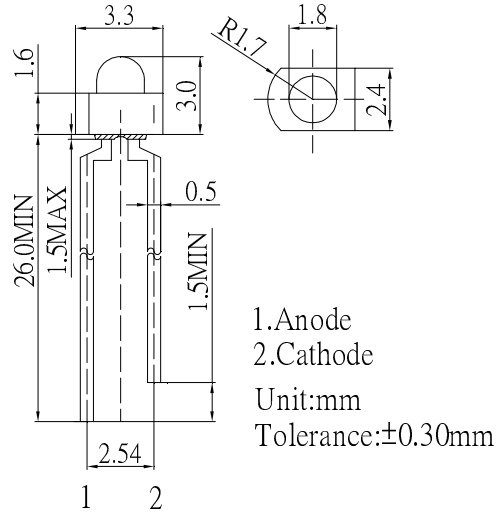

### ■Features

- High Luminous LEDs
- 1.8mm Tower Standard Directivity
- Superior Weather-resistance
- Flashing Type
- Color & White Diffused Type

### ■Outline Dimension

### ■Absolute Maximum Rating (Ta=25°C)

Item	Symbol	Value		Unit
		R/O/Y/YG/PG/B/W/M		
Power Supply	Voltage	5		V
Duty Cycle	Duty	1/2		-
Operating Temperature	Topr	-30 ~ +85		°C
Storage Temperature	Tstg	-40 ~ +100		°C
Lead Soldering Temperature	Tsol	260°C/5sec		-

\*Pulse width Max 0.1ms, Duty ratio max 1/10