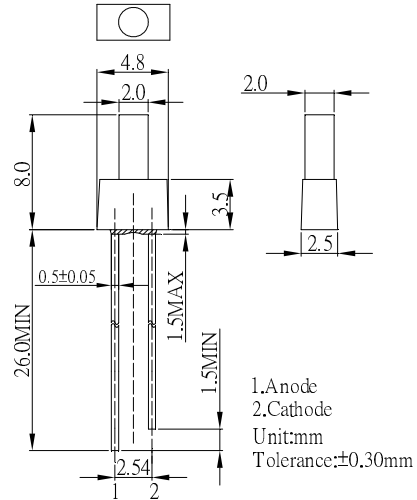

■Features

- High Luminous LEDs
- 2.0mm Tower Standard Directivity
- Superior Weather-resistance
- Flashing Type
- Diffused Type

■Outline Dimension

■Applications

- Toys
- Games
- Audio
- Other Lighting

■Absolute Maximum Rating (Ta=25°C)

Item	Symbol	Value		Unit
		R/O/Y/YG/G/B/W		
Power Supply	Voltage	5		V
Duty Cycle	Duty	1/2		-
Operating Temperature	Topr	-30 ~ +85		°C
Storage Temperature	Tstg	-40 ~ +100		°C
Lead Soldering Temperature	Tsol	260°C/5sec		-

*Pulse width Max 0.1ms, Duty ratio max 1/10

■Directivity

■Electrical -Optical Characteristics (Ta=25°C)

Part Number	Color		VF (V)			IV(mcd)*			λD(nm)*			Fled (Hz)*	2θ1/2 (deg)
			Min.	Typ.	Max.	Typ.	Typ.	Max.	Min.	Typ.	Max.	Typ.	Typ.
			IF=20mA			IF=20mA							
OSW5YS7K92B	White	W	3.0	3.5	5.0	330	500	-	CCT:8000-18000K			1.8	90
OSM5YS7K92B	Warm White	M	3.0	3.5	5.0	220	330		CCT:2700-3200K				
OSB4YS7K94B	Blue	B	3.0	3.5	5.0	150	220	-	455	460	465		
OSG5TS7K94B	Pure Green	PG	3.0	3.5	5.0	220	330	-	520	525	530		
OSG8HS7K94B	Yellow Green	YG	3.0	3.3	5.0	45	68	-	565	570	575		
OSY5JS7K94B	Yellow	Y	3.0	3.3	5.0	68	100	-	585	590	595		
OSO5JS7K94B	Orange	O	3.0	3.3	5.0	100	150	-	600	605	610		
OSR5JS7K94B	Red	R	3.0	3.3	5.0	68	100	-	620	625	630		