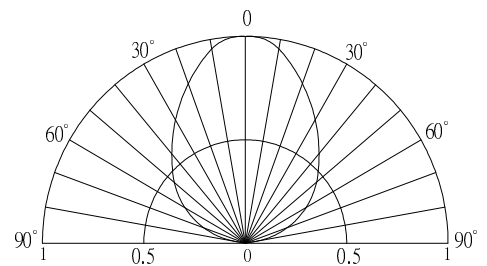

■Features

- High Luminous LEDs
- 2.0mm Tower Standard Directivity
- Superior Weather-resistance
- Flashing Type
- Diffused Type

■Outline Dimension

■Applications

- Toys
- Games
- Audio
- Other Lighting

■Absolute Maximum Rating (Ta=25°C)

*Pulse width Max 0.1ms, Duty ratio max 1/10

■Directivity

■Electrical -Optical Characteristics (Ta=25°C)

Part Number	Color		VF (V)			IV(mcd)*			λD(nm)*			Fled (Hz)*	2θ1/2 (deg)
			Min.	Typ.	Max.	Typ.	Typ.	Max.	Min.	Typ.	Max.	Typ.	Typ.
			IF=20mA			IF=20mA							
OSW5YS7K92B	White	W	3.0	3.5	5.0	330	500	-	CCT:8000-18000K			1.8	90
OSM5YS7K92B	Warm White	M	3.0	3.5	5.0	220	330		CCT:2700-3200K				
OSB4YS7K94B	Blue	B	3.0	3.5	5.0	150	220	-	455	460	465		
OSG5TS7K94B	Pure Green	PG	3.0	3.5	5.0	220	330	-	520	525	530		
OSG8HS7K94B	Yellow Green	YG	3.0	3.3	5.0	45	68	-	565	570	575		
OSY5JS7K94B	Yellow	Y	3.0	3.3	5.0	68	100	-	585	590	595		
OSO5JS7K94B	Orange	O	3.0	3.3	5.0	100	150	-	600	605	610		
OSR5JS7K94B	Red	R	3.0	3.3	5.0	68	100	-	620	625	630		