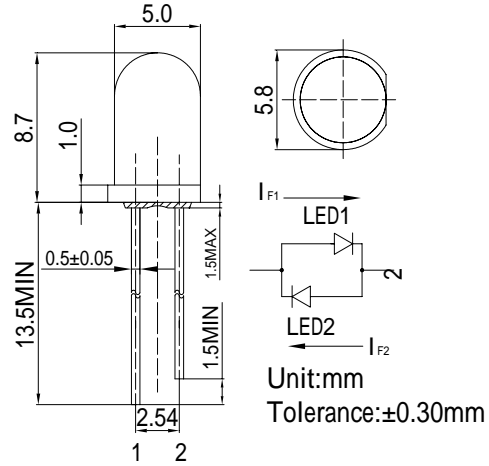

■Features

- High Luminous LEDs
- 5mm Round Standard Directivity
- Long Lifetime Operation
- Superior Weather-resistance
- UV Resistant Epoxy/ Water Clear Type
- AC LED

■Applications

- Toys
- Audio
- Games
- Other Lighting

■Outline Dimension

■Absolute Maximum Rating

(Ta=25 °C)

Item	Symbol	Value		Unit
		LED1	LED2	
DC Forward Current	I _F	30	30	mA
Pulse Forward Current*	I _{FP}	100	100	mA
Reverse Voltage	V _R	5	5	V
Power Dissipation	P _D	108	108	mW
Operating Temperature	T _{opr}	-30 ~ +85		
Storage Temperature	T _{stg}	-40 ~ +100		
Lead Soldering Temperature	T _{sol}	260 /5sec		-

■Directivity

*Pulse width Max.10ms Duty ratio max 1/10

■Electrical -Optical Characteristics

(Ta=25 °C)

Item	NO.	Symbol	Condition	Min.	Typ.	Max.	Unit
DC Forward Voltage	LED1	V _{F1}	I _{F1} =20mA	2.9	3.1	3.6	V
	LED2	V _{F2}	I _{F2} =20mA	2.9	3.1	3.6	V
Domi. Wavelength*	LED1	λ _{D1}	I _{F1} =20mA	520	525	530	nm
	LED2	λ _{D2}	I _{F2} =20mA	520	525	530	nm
Luminous Intensity*	LED1	I _{v1}	I _{F1} =20mA	18000	22000	-	mcd
	LED2	I _{v2}	I _{F2} =20mA	18000	22000	-	mcd
50% Power Angle	LED1	2θ _{1/2}	I _{F1} =20mA	-	15	-	deg
	LED2	2θ _{1/2}	I _{F2} =20mA	-	15	-	deg