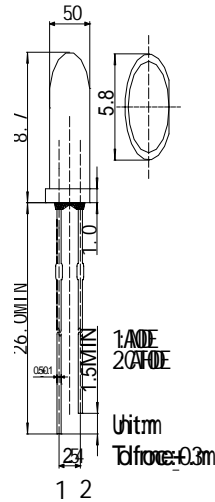

■Features

- High Power LEDs
- 5mm Standard Directivity
- Water Clear Type
- Flashing Type
- Superior Weather-resistance

■Applications

- Automotive Dashboard Lighting
- Traffic Signal Lamp

■Outline Dimension

*Pulse width Max.10ms Duty ratio max 1/10

■Directivity

■Electrical -Optical Characteristics (Ta=25 °C)

Item	Symbol	Condition	Min.	Typ.	Max.	Unit
Operating Voltage	Vdd	-	4.5	5.0	6.0	V
Operating Current	Iop	-	-	10	40	mA
Quiescent Current	Isb	-	-	1	5	uA
Driving Current	Iol	-	-	25	-	mA
Domi. Wavelength	λ_D	I _F =20mA	620	625	630	nm
Luminous Intensity	I _v	I _F =20mA	1120	1560	2180	mcd
50% Power Angle	2 $\theta_{1/2}$	I _F =20mA	-	30	-	deg