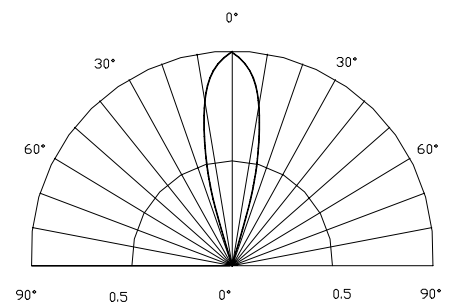

■Features

- High Power LEDs
- 5mm Standard Directivity
- Water Clear Type
- Flashing Type
- Superior Weather-resistance

■Applications

- Automotive Dashboard Lighting
- Traffic Signal Lamp

■Outline Dimension

*Pulse width Max.10ms Duty ratio max 1/10

■Directivity

■Electrical -Optical Characteristics (Ta=25 °C)

Item	Symbol	Condition	Min.	Typ.	Max.	Unit
Operating Voltage	Vdd	-	4.5	5.0	6.0	V
Operating Current	Iop	-	-	10	40	mA
Quiescent Current	Isb	-	-	1	5	uA
Driving Current	Iol	-	-	25	-	mA
Domi. Wavelength	λ_D	I _F =20mA	620	625	630	nm
Luminous Intensity	I _v	I _F =20mA	1120	1560	2180	mcd
50% Power Angle	2 $\theta_{1/2}$	I _F =20mA	-	30	-	deg