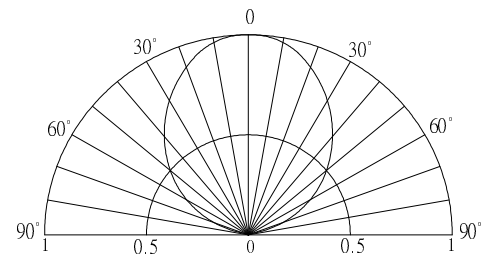

*Pulse width Max 10ms , Duty ratio max 1/10

■ Directivity

■ Electrical -Optical Characteristics

(Ta=25°C)

Item	Symbol	Condition	Min.	Typ.	Max.	Unit
DC Forward Voltage	V _F	I _F =30mA	2.9	3.1	3.6	V
DC Reverse Current	I _R	V _R =5V	-	-	10	μA
Luminous Intensity*	I _v	I _F =30mA	1120	1560	-	mcd
Chromaticity Coordinates*	x	I _F =30mA	-	0.42	-	
	y	I _F =30mA	-	0.18	-	
50% Power Angle	2θ _{1/2}	I _F =30mA	-	100	-	deg