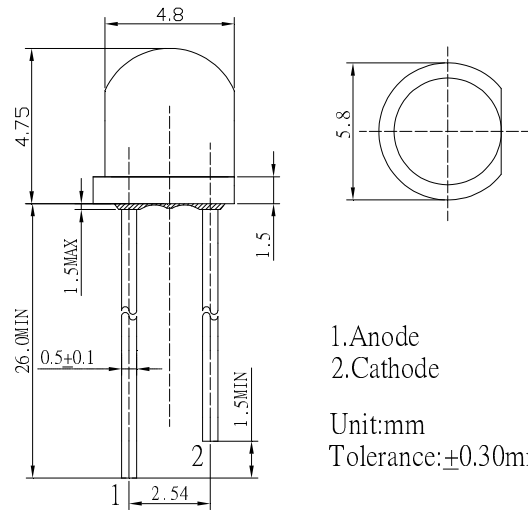

■ Features

- High Luminous LEDs
- 4.8mm Straw Standard Directivity
- Long Lifetime Operation
- Superior Weather-resistance
- UV Resistant Epoxy
- Water Clear Type

■ Applications

- Electronic Signs And Signals
- Small Area Illuminations
- Back Lighting
- Other Lighting

■ Outline Dimension

■ Absolute Maximum Rating

(Ta=25°C)

Item	Symbol	Value	Unit
DC Forward Current	I _F	30	mA
Pulse Forward Current*	I _{FP}	100	mA
Reverse Voltage	V _R	5	V
Power Dissipation	P _D	108	mW
Operating Temperature	T _{opr}	-30 ~ +85	°C
Storage Temperature	T _{stg}	-40 ~ +100	°C
Lead Soldering Temperature	T _{sol}	260°C/5sec	-

*Pulse width Max 10ms , Duty ratio max 1/10

■ Directivity

■ Electrical -Optical Characteristics

(Ta=25°C)

Item	Symbol	Condition	Min.	Typ.	Max.	Unit
DC Forward Voltage	V _F	I _F =30mA	2.9	3.1	3.6	V
DC Reverse Current	I _R	V _R =5V	-	-	10	μA
Luminous Intensity*	I _v	I _F =30mA	1120	1560	-	mcd
Chromaticity Coordinates*	x	I _F =30mA	-	0.42	-	
	y	I _F =30mA	-	0.18	-	
50% Power Angle	2θ _{1/2}	I _F =30mA	-	100	-	deg