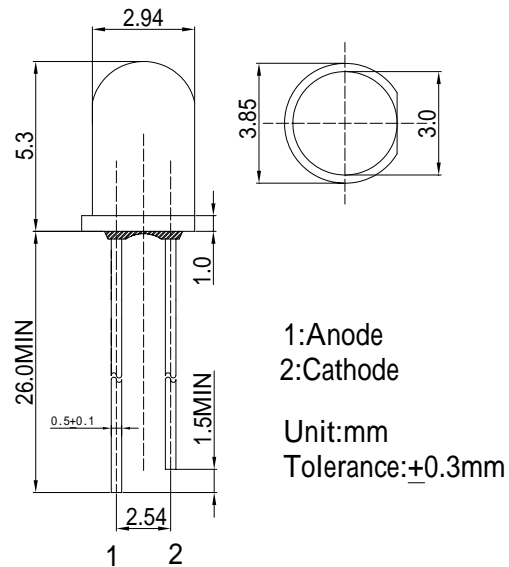

### Features

- High Luminous LEDs
- 3mm Round Standard Directivity
- Long Lifetime Operation (Up to 100,000 hours)
- Superior Weather-resistance
- UV Resistant Epoxy
- Water Clear Type

### Outline Dimension

\*Pulse width Max 10ms , Duty ratio max 1/10