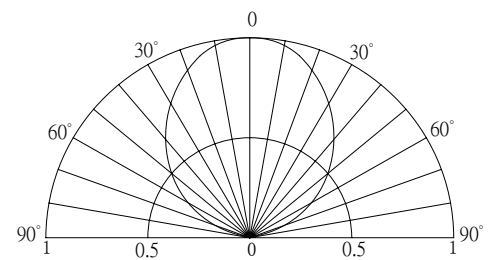

■ Features

- High Luminous LEDs
- 4.8mm Straw Standard Directivity
- Long Lifetime Operation (Up to 100,000 hours)
- Superior Weather-resistance
- UV Resistant Epoxy
- Water Clear Type

■ Applications

- Electronic Signs And Signals
- Small Area Illuminations
- Back Lighting
- Other Lighting

*Pulse width Max 10ms , Duty ratio max 1/10

■ Directivity

■ Electrical -Optical Characteristics

(Ta=25°C)

Item	Symbol	Condition	Min.	Typ.	Max.	Unit
DC Forward Voltage	V_F	$I_F=20mA$	2.9	3.1	3.6	V
DC Reverse Current	I_R	$V_R=5V$	-	-	10	μA
Luminous Intensity*	I_v	$I_F=20mA$	1560	2000	-	mcd
Chromaticity Coordinates*	x	$I_F=20mA$	-	0.45	-	
	y	$I_F=20mA$	-	0.41	-	
50% Power Angle	$2\theta_{1/2}$	$I_F=20mA$	-	100	-	deg