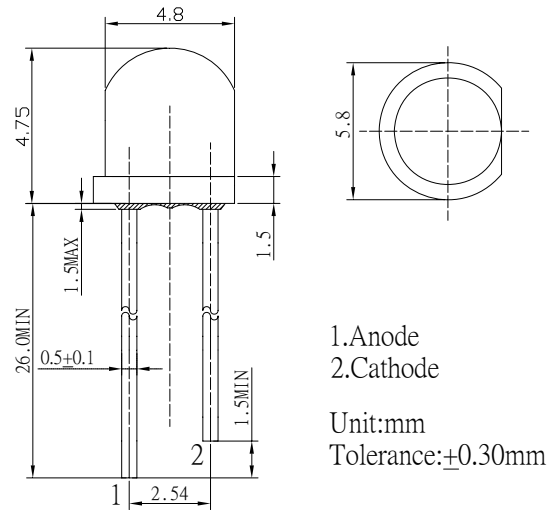

■ Features

- High Luminous LEDs
- 4.8mm Straw Standard Directivity
- Long Lifetime Operation (Up to 100,000 hours)
- Superior Weather-resistance
- UV Resistant Epoxy
- Water Clear Type

■ Applications

- Electronic Signs And Signals
- Small Area Illuminations
- Back Lighting
- Other Lighting

■ Outline Dimension

■ Absolute Maximum Rating

(Ta=25°C)

Item	Symbol	Value	Unit
DC Forward Current	I_F	30	mA
Pulse Forward Current*	I_{FP}	100	mA
Reverse Voltage	V_R	5	V
Power Dissipation	P_D	108	mW
Operating Temperature	T_{opr}	-30 ~ +85	°C
Storage Temperature	T_{stg}	-40 ~ +100	°C
Lead Soldering Temperature	T_{sol}	260°C/5sec	-

*Pulse width Max 10ms , Duty ratio max 1/10

■ Directivity

■ Electrical -Optical Characteristics

(Ta=25°C)

Item	Symbol	Condition	Min.	Typ.	Max.	Unit
DC Forward Voltage	V_F	$I_F=20mA$	2.9	3.1	3.6	V
DC Reverse Current	I_R	$V_R=5V$	-	-	10	μA
Luminous Intensity*	I_v	$I_F=20mA$	1560	2000	-	mcd
Chromaticity Coordinates*	x	$I_F=20mA$	-	0.45	-	
	y	$I_F=20mA$	-	0.41	-	
50% Power Angle	$2\theta_{1/2}$	$I_F=20mA$	-	100	-	deg