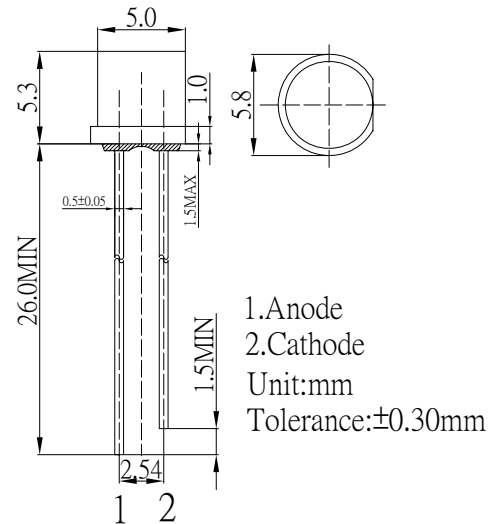

■ Outline Dimension

■ Absolute Maximum Rating

(Ta=25°C)

Item	Symbol	Value	Unit
DC Forward Current	I _F	30	mA
Pulse Forward Current*	I _{FP}	100	mA
Reverse Voltage	V _R	5	V
Power Dissipation	P _D	108	mW
Operating Temperature	Topr	-30 ~ +85	°C
Storage Temperature	Tstg	-40 ~ +100	°C
Lead Soldering Temperature	Tsol	260°C/5sec	-

*Pulse width Max 10ms , Duty ratio max 1/10

■ Directivity

■ Electrical -Optical Characteristics

(Ta=25°C)

Item	Symbol	Condition	Min.	Typ.	Max.	Unit
DC Forward Voltage	V _F	I _F =20mA	2.9	3.1	3.6	V
DC Reverse Current	I _R	V _R =5V	-	-	10	μA
Luminous Intensity*	I _v	I _F =20mA	1120	1560	-	mcd
Chromaticity Coordinates*	x	I _F =20mA	-	0.45	-	
	y	I _F =20mA	-	0.41	-	
50% Power Angle	2θ _{1/2}	I _F =20mA	-	140	-	deg