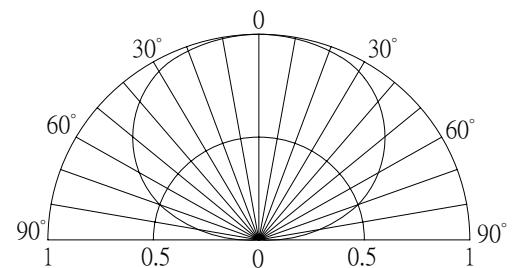

■ Features

- High Luminous LEDs
- 5mm Flat Standard Directivity
- Long Lifetime Operation (Up to 100,000 hours)
- Superior Weather-resistance
- UV Resistant Epoxy
- Water Clear Type

■ Applications

- Electronic Signs And Signals
- Small Area Illuminations
- Back Lighting
- Other Lighting

*Pulse width Max 10ms , Duty ratio max 1/10

■ Directivity

■ Electrical -Optical Characteristics

(Ta=25°C)

Item	Symbol	Condition	Min.	Typ.	Max.	Unit
DC Forward Voltage	V _F	I _F =20mA	2.9	3.1	3.6	V
DC Reverse Current	I _R	V _R =5V	-	-	10	μA
Luminous Intensity*	I _v	I _F =20mA	1120	1560	-	mcd
Chromaticity Coordinates*	x	I _F =20mA	-	0.45	-	
	y	I _F =20mA	-	0.41	-	
50% Power Angle	2θ _{1/2}	I _F =20mA	-	140	-	deg