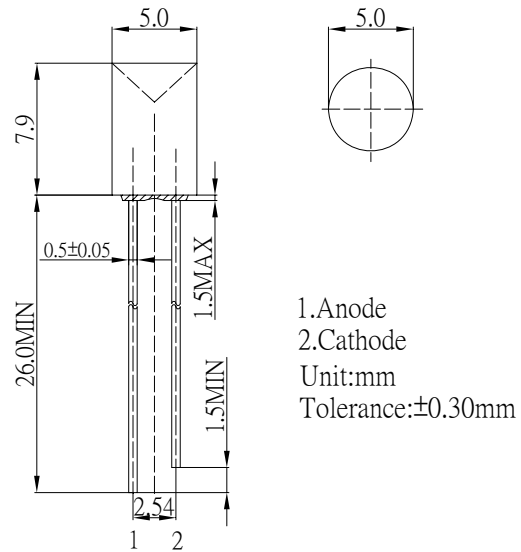

■ Outline Dimension

■ Absolute Maximum Rating

(Ta=25°C)

Item	Symbol	Value	Unit
DC Forward Current	I _F	30	mA
Pulse Forward Current*	I _{FP}	100	mA
Reverse Voltage	V _R	5	V
Power Dissipation	P _D	108	mW
Operating Temperature	Topr	-30 ~ +85	°C
Storage Temperature	Tstg	-40 ~ +100	°C
Lead Soldering Temperature	Tsol	260°C/5sec	-

*Pulse width Max 10ms , Duty ratio max 1/10

■ Directivity

■ Electrical -Optical Characteristics

(Ta=25°C)

Item	Symbol	Condition	Min.	Typ.	Max.	Unit
DC Forward Voltage	V _F	I _F =20mA	2.9	3.1	3.6	V
DC Reverse Current	I _R	V _R =5V	-	-	10	μA
Luminous Intensity*	I _v	I _F =20mA	100	140	-	mcd
Chromaticity Coordinates*	x	I _F =20mA	-	0.45	-	
	y	I _F =20mA	-	0.41	-	
50% Power Angle	2θ _{1/2}	I _F =20mA	-	120	-	deg