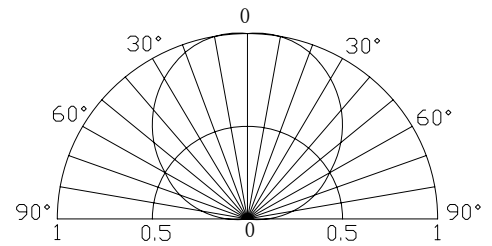

■ Features

- High Luminous LEDs
- 5mm Concave Standard Directivity
- Long Lifetime Operation (Up to 100,000 hours)
- Superior Weather-resistance
- UV Resistant Epoxy
- Water Clear Type

■ Applications

- Electronic Signs And Signals
- Small Area Illuminations
- Back Lighting
- Other Lighting

*Pulse width Max 10ms , Duty ratio max 1/10

■ Directivity

■ Electrical -Optical Characteristics

(Ta=25°C)

Item	Symbol	Condition	Min.	Typ.	Max.	Unit
DC Forward Voltage	V _F	I _F =20mA	2.9	3.1	3.6	V
DC Reverse Current	I _R	V _R =5V	-	-	10	μA
Luminous Intensity*	I _v	I _F =20mA	100	140	-	mcd
Chromaticity Coordinates*	x	I _F =20mA	-	0.45	-	
	y	I _F =20mA	-	0.41	-	
50% Power Angle	2θ _{1/2}	I _F =20mA	-	120	-	deg