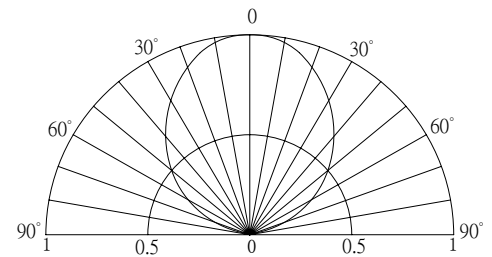

■ Features

- High Luminous LEDs
- 2x5x7mm Rectangular Standard Directivity
- Long Lifetime Operation (Up to 100,000 hours)
- Superior Weather-resistance
- UV Resistant Epoxy
- Water Clear Type

■ Applications

*Pulse width Max 10ms , Duty ratio max 1/10

■ Directivity

■ Electrical -Optical Characteristics

(Ta=25°C)

Item	Symbol	Condition	Min.	Typ.	Max.	Unit
DC Forward Voltage	V _F	I _F =20mA	2.9	3.1	3.6	V
DC Reverse Current	I _R	V _R =5V	-	-	10	μA
Luminous Intensity*	I _v	I _F =20mA	1000	1300	-	mcd
Chromaticity Coordinates*	x	I _F =20mA	-	0.45	-	
	y	I _F =20mA	-	0.41	-	
50% Power Angle	2θ _{1/2}	I _F =20mA	-	100	-	deg