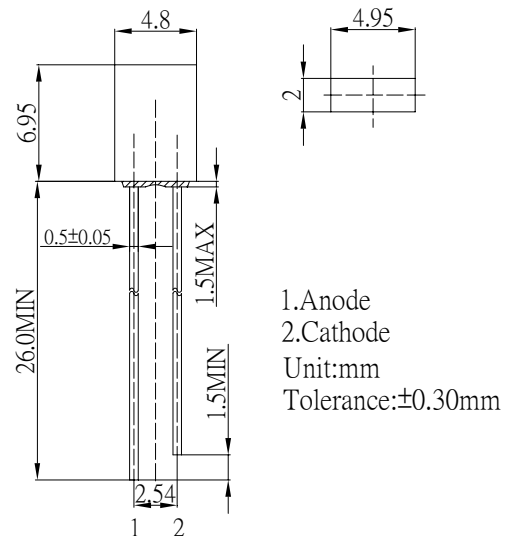

■ Features

- High Luminous LEDs
- 2x5x7mm Rectangular Standard Directivity
- Long Lifetime Operation (Up to 100,000 hours)
- Superior Weather-resistance
- UV Resistant Epoxy
- Water Clear Type

■ Applications

- Electronic Signs And Signals
- Small Area Illuminations
- Back Lighting
- Other Lighting

■ Outline Dimension

■ Absolute Maximum Rating

(Ta=25°C)

Item	Symbol	Value	Unit
DC Forward Current	I _F	30	mA
Pulse Forward Current*	I _{FP}	100	mA
Reverse Voltage	V _R	5	V
Power Dissipation	P _D	108	mW
Operating Temperature	Topr	-30 ~ +85	°C
Storage Temperature	Tstg	-40 ~ +100	°C
Lead Soldering Temperature	Tsol	260°C/5sec	-

*Pulse width Max 10ms , Duty ratio max 1/10

■ Directivity

■ Electrical -Optical Characteristics

(Ta=25°C)

Item	Symbol	Condition	Min.	Typ.	Max.	Unit
DC Forward Voltage	V _F	I _F =20mA	2.9	3.1	3.6	V
DC Reverse Current	I _R	V _R =5V	-	-	10	μA
Luminous Intensity*	I _v	I _F =20mA	1000	1300	-	mcd
Chromaticity Coordinates*	x	I _F =20mA	-	0.45	-	
	y	I _F =20mA	-	0.41	-	
50% Power Angle	2θ _{1/2}	I _F =20mA	-	100	-	deg