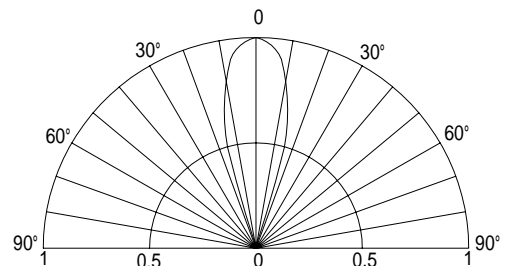

Features

- High Luminous LEDs
- 8mm Round Standard Directivity
- Long Lifetime Operation (Up to 100,000 hours)
- Superior Weather-resistance
- UV Resistant Epoxy
- Water Clear Type

Applications

- Electronic Signs And Signals
- Small Area Illuminations
- Back Lighting
- Other Lighting

Outline Dimension

1. Anode
2. Cathode
Unit:mm
Tolerance:±0.30mm

Absolute Maximum Rating (Ta=25 °C)

Item	Symbol	Value	Unit
DC Forward Current	I_F	30	mA
Pulse Forward Current*	I_{FP}	100	mA
Reverse Voltage	V_R	5	V
Power Dissipation	P_D	108	mW
Operating Temperature	T_{opr}	-30 ~ +85	
Storage Temperature	T_{stg}	-40 ~ +100	
Lead Soldering Temperature	T_{sol}	260 /5sec	-

*Pulse width Max 10ms , Duty ratio max 1/10

Directivity

Electrical -Optical Characteristics (Ta=25 °C)

Item	Symbol	Condition	Min.	Typ.	Max.	Unit
DC Forward Voltage	V_F	$I_F=20mA$	2.9	3.1	3.6	V
DC Reverse Current	I_R	$V_R=5V$	-	-	10	μA
Luminous Intensity*	I_v	$I_F=20mA$	14400	18000	-	mcd
Chromaticity Coordinates*	x	$I_F=20mA$	-	0.45	-	
	y	$I_F=20mA$	-	0.41	-	
50% Power Angle	$2\theta_{1/2}$	$I_F=20mA$	-	30	-	deg