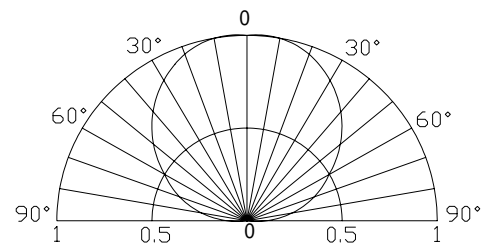

Features

- High Luminous LEDs
- 8mm Concave Standard Directivity
- Long Lifetime Operation (Up to 100,000 hours)
- Superior Weather-resistance
- UV Resistant Epoxy
- Water Clear Type

Applications

- Electronic Signs And Signals
- Small Area Illuminations
- Back Lighting
- Other Lighting

Outline Dimension

Absolute Maximum Rating (Ta=25 °C)

Item	Symbol	Value	Unit
DC Forward Current	I_F	30	mA
Pulse Forward Current*	I_{FP}	100	mA
Reverse Voltage	V_R	5	V
Power Dissipation	P_D	108	mW
Operating Temperature	T_{opr}	-30 ~ +85	
Storage Temperature	T_{stg}	-40 ~ +100	
Lead Soldering Temperature	T_{sol}	260 /5sec	-

*Pulse width Max 10ms , Duty ratio max 1/10

Directivity

Electrical -Optical Characteristics (Ta=25 °C)

Item	Symbol	Condition	Min.	Typ.	Max.	Unit
DC Forward Voltage	V_F	$I_F=20mA$	2.9	3.1	3.6	V
DC Reverse Current	I_R	$V_R=5V$	-	-	10	μA
Luminous Intensity*	I_v	$I_F=20mA$	68	100	-	mcd
Chromaticity Coordinates*	x	$I_F=20mA$	-	0.45	-	
	y	$I_F=20mA$	-	0.41	-	
50% Power Angle	$2\theta_{1/2}$	$I_F=20mA$	-	120	-	deg