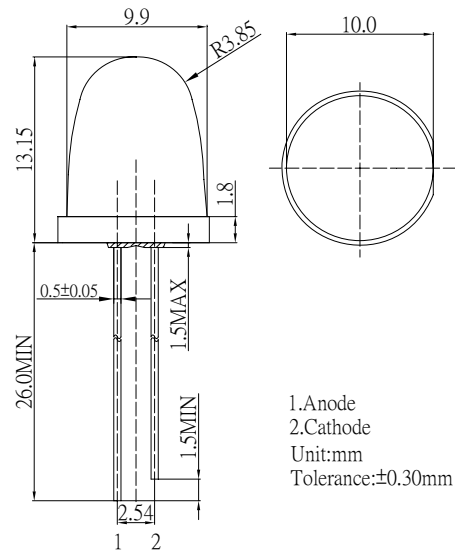

■ Outline Dimension

■ Absolute Maximum Rating

(Ta=25°C)

Item	Symbol	Value	Unit
DC Forward Current	I _F	30	mA
Pulse Forward Current*	I _{FP}	100	mA
Reverse Voltage	V _R	5	V
Power Dissipation	P _D	108	mW
Operating Temperature	Topr	-30 ~ +85	°C
Storage Temperature	Tstg	-40 ~ +100	°C
Lead Soldering Temperature	Tsol	260°C/5sec	-

*Pulse width Max 10ms , Duty ratio max 1/10

■ Directivity

■ Electrical -Optical Characteristics

(Ta=25°C)

Item	Symbol	Condition	Min.	Typ.	Max.	Unit
DC Forward Voltage	V _F	I _F =20mA	2.9	3.1	3.6	V
DC Reverse Current	I _R	V _R =5V	-	-	10	μA
Luminous Intensity*	I _v	I _F =20mA	43000	52000	-	mcd
Chromaticity Coordinates*	x	I _F =20mA	-	0.45	-	
	y	I _F =20mA	-	0.41	-	
50% Power Angle	2θ _{1/2}	I _F =20mA	-	8	-	deg