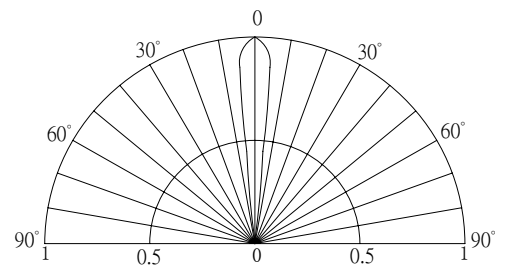

■ Features

- High Luminous LEDs
- 10mm Bullet Standard Directivity
- Long Lifetime Operation (Up to 100,000 hours)
- Superior Weather-resistance
- UV Resistant Epoxy
- Water Clear Type

■ Applications

- Electronic Signs And Signals
- Small Area Illuminations
- Back Lighting
- Other Lighting

■ Outline Dimension

■ Absolute Maximum Rating

(Ta=25°C)

Item	Symbol	Value	Unit
DC Forward Current	I _F	30	mA
Pulse Forward Current*	I _{FP}	100	mA
Reverse Voltage	V _R	5	V
Power Dissipation	P _D	108	mW
Operating Temperature	Topr	-30 ~ +85	°C
Storage Temperature	Tstg	-40 ~ +100	°C
Lead Soldering Temperature	Tsol	260°C/5sec	-

*Pulse width Max 10ms , Duty ratio max 1/10

■ Directivity

■ Electrical -Optical Characteristics

(Ta=25°C)

Item	Symbol	Condition	Min.	Typ.	Max.	Unit
DC Forward Voltage	V _F	I _F =20mA	2.9	3.1	3.6	V
DC Reverse Current	I _R	V _R =5V	-	-	10	μA
Luminous Intensity*	I _v	I _F =20mA	43000	52000	-	mcd
Chromaticity Coordinates*	x	I _F =20mA	-	0.45	-	
	y	I _F =20mA	-	0.41	-	
50% Power Angle	2θ _{1/2}	I _F =20mA	-	8	-	deg