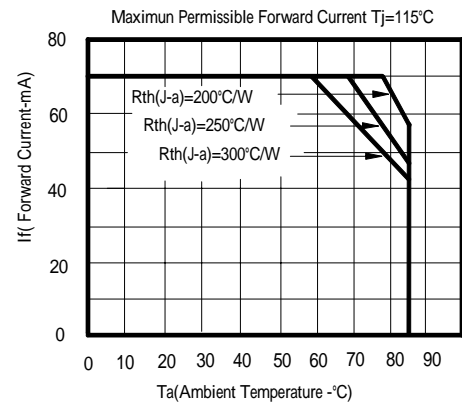

Maximum Forward DC Current