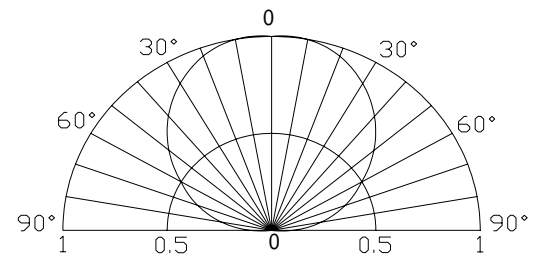

■Features

- High Luminous PLCC4 Power Top SMD LEDs
- 3.5x2.8x1.9mm Standard Directivity
- Superior Weather-resistance
- UV Resistant Silicone
- Water Clear Type

■Applications

- Signage and channel letter
- Decorating and entertainment lighting
- Architectural lighting
- Outdoor/Indoor applications
- Backlighting/Other Lighting

■Outline Dimension

■Absolute Maximum Rating

(Ta=25 °C)

Item	Symbol	Value	Unit
DC Forward Current	I _F	70	mA
Pulse Forward Current*	I _{FP}	120	mA
Reverse Voltage	V _R	5	V
Power Dissipation	P _D	182	mW
Operating Temperature	Topr	-30 ~ +85	
Storage Temperature	Tstg	-40~ +100	
Lead Soldering Temperature	Tsol	260 /5sec	-

*Pulse width Max.10ms Duty ratio max 1/10

■Directivity

■Electrical -Optical Characteristics

(Ta=25 °C)

Item	Symbol	Condition	Min.	Typ.	Max.	Unit
DC Forward Voltage	V _F	I _F =70mA	2.0	2.3	2.6	V
DC Reverse Current	I _R	V _R =5V	-	-	10	μA
Domi. Wavelength*	λ _D	I _F =70mA	600	605	610	nm
Luminous Intensity*	I _v	I _F =70mA	2180	2800	-	mcd
50% Power Angle	2θ _{1/2}	I _F =70mA	-	120	-	deg