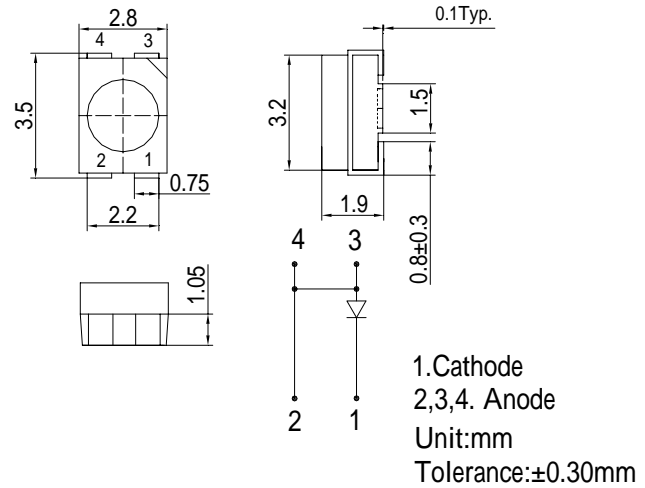

■Features

- High Luminous PLCC4 Power Top SMD LEDs
- 3.5x2.8x1.9mm Standard Directivity
- Superior Weather-resistance
- UV Resistant Silicone
- Water Clear Type

■Applications

- Signage and channel letter
- Decorating and entertainment lighting
- Architectural lighting
- Outdoor/Indoor applications
- Backlighting/Other Lighting

■Outline Dimension

■Absolute Maximum Rating

(Ta=25 °C)

Item	Symbol	Value	Unit
DC Forward Current	I _F	70	mA
Pulse Forward Current*	I _{FP}	120	mA
Reverse Voltage	V _R	5	V
Power Dissipation	P _D	182	mW
Operating Temperature	Topr	-30 ~ +85	
Storage Temperature	Tstg	-40~ +100	
Lead Soldering Temperature	Tsol	260 /5sec	-

*Pulse width Max.10ms Duty ratio max 1/10

■Directivity

■Electrical -Optical Characteristics

(Ta=25 °C)

Item	Symbol	Condition	Min.	Typ.	Max.	Unit
DC Forward Voltage	V _F	I _F =70mA	2.0	2.3	2.6	V
DC Reverse Current	I _R	V _R =5V	-	-	10	μA
Domi. Wavelength*	λ _D	I _F =70mA	600	605	610	nm
Luminous Intensity*	I _v	I _F =70mA	2180	2800	-	mcd
50% Power Angle	2θ _{1/2}	I _F =70mA	-	120	-	deg