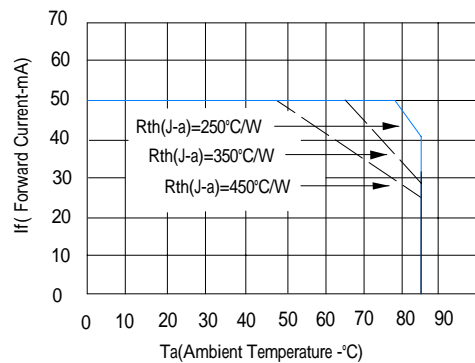

Maximum Forward Current

Maximum Permissible Forward Current T_J=115°C