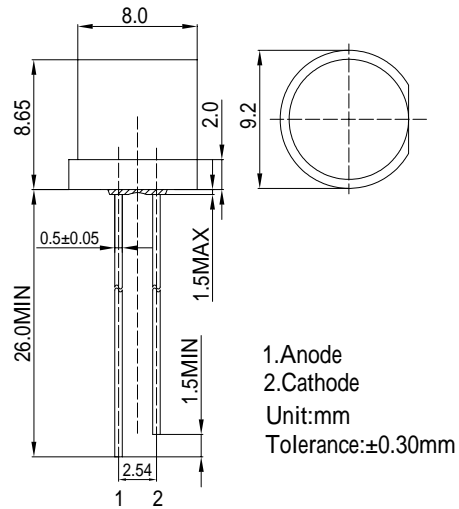

**Features**

- High Luminous LEDs
- 8mm Flat Standard Directivity
- Superior Weather-resistance
- UV Resistant Epoxy
- Water Clear Type

**Applications**

- Traffic Signal
- Backlighting
- Signal and channel letter
- Other Lighting

**Outline Dimension**

**Absolute Maximum Rating**

(Ta=25 °C)

Item	Symbol	Value	Unit
DC Forward Current	I <sub>F</sub>	50	mA
Pulse Forward Current*	I <sub>FP</sub>	120	mA
Reverse Voltage	V <sub>R</sub>	5	V
Power Dissipation	P <sub>D</sub>	130	mW
Operating Temperature	T <sub>opr</sub>	-30 ~ +85	
Storage Temperature	T <sub>stg</sub>	-40 ~ +100	
Lead Soldering Temperature	T <sub>sol</sub>	260 / 5sec	-

\*Pulse width Max.10ms Duty ratio max 1/10

**Directivity**

**Electrical -Optical Characteristics**

(Ta=25 °C)

Item	Symbol	Condition	Min.	Typ.	Max.	Unit
DC Forward Voltage	V <sub>F</sub>	I <sub>F</sub> =20mA	1.8	2.1	2.6	V
DC Reverse Current	I <sub>R</sub>	V <sub>R</sub> =5V	-	-	10	μA
Domi. Wavelength*	λ <sub>D</sub>	I <sub>F</sub> =20mA	600	605	610	nm
Luminous Intensity*	I <sub>v</sub>	I <sub>F</sub> =20mA	1560	2180	-	mcd
50% Power Angle	2θ <sub>1/2</sub>	I <sub>F</sub> =20mA	-	140	-	deg