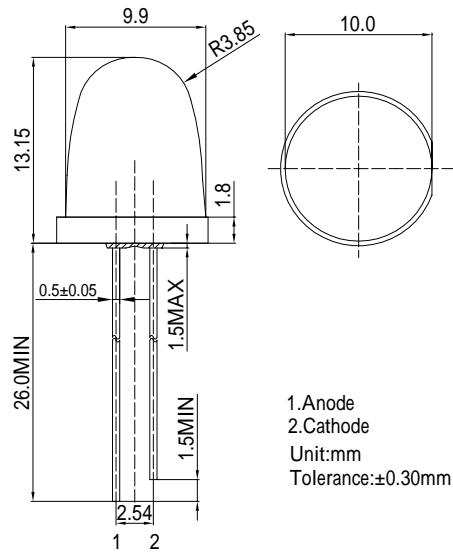

### Features

- High Luminous LEDs
- 10mm Bullet Standard Directivity
- Superior Weather-resistance
- UV Resistant Epoxy
- Water Clear Type

### Outline Dimension

### Directivity

\*Pulse width Max.10ms Duty ratio max 1/10