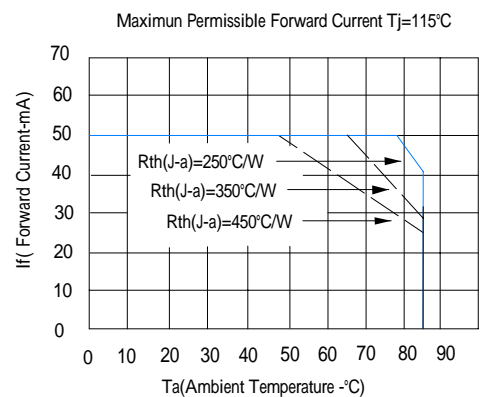

Maximum Forward Current

LED & Application Technologies