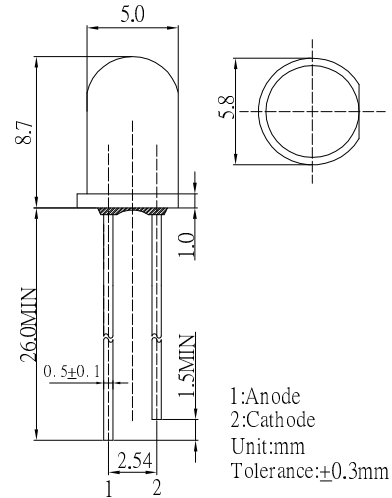

■ **Features**

- High Luminous LEDs
- 5mm Round Standard Directivity
- Superior Weather-resistance
- Flashing Type
- Water Clear Type

■ **Applications**

- Toys
- Games
- Audio
- Other Lighting

■ **Outline Dimension**

■ **Absolute Maximum Rating (Ta=25°C)**

Item	Symbol	Value	Unit
Power Supply	Voltage	5	V
Operating Temperature	Topr	-30 ~ +85	°C
Storage Temperature	Tstg	-40 ~ +100	°C
Lead Soldering Temperature	Tsol	260°C/5sec	-

■ **Directivity**

■ **Electrical -Optical Characteristics (Ta=25°C)**

Item	Symbol	Condition	Min.	Typ.	Max.	Unit
DC Forward Voltage	V <sub>fd</sub>	I <sub>F</sub> =20mA	3.0	3.3	5.0	V
Oscillator Frequency*	Fled	I <sub>F</sub> =20mA	-	1.8	-	Hz
Duty Cycle	Duty	I <sub>F</sub> =20mA	-	1/2	-	-
Domi. Wavelength*	λ <sub>D</sub>	I <sub>F</sub> =20mA	600	605	610	nm
Luminous Intensity*	I <sub>v</sub>	I <sub>F</sub> =20mA	2500	3500	-	mcd
50% Power Angle	2θ <sub>1/2</sub>	I <sub>F</sub> =20mA	-	30	-	deg