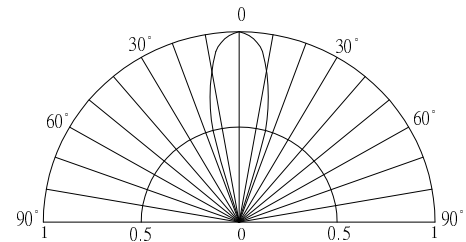

■ **Features**

- High Luminous LEDs
- 5mm Round Standard Directivity
- Superior Weather-resistance
- Flashing Type
- Water Clear Type

■ **Applications**

- Toys
- Games
- Audio
- Other Lighting

■ **Outline Dimension**

■ **Directivity**

■ **Electrical -Optical Characteristics (Ta=25°C)**

Item	Symbol	Condition	Min.	Typ.	Max.	Unit
DC Forward Voltage	V <sub>fd</sub>	I <sub>F</sub> =20mA	3.0	3.3	5.0	V
Oscillator Frequency*	Fled	I <sub>F</sub> =20mA	-	1.8	-	Hz
Duty Cycle	Duty	I <sub>F</sub> =20mA	-	1/2	-	-
Domi. Wavelength*	λ <sub>D</sub>	I <sub>F</sub> =20mA	600	605	610	nm
Luminous Intensity*	I <sub>v</sub>	I <sub>F</sub> =20mA	2500	3500	-	mcd
50% Power Angle	2θ <sub>1/2</sub>	I <sub>F</sub> =20mA	-	30	-	deg