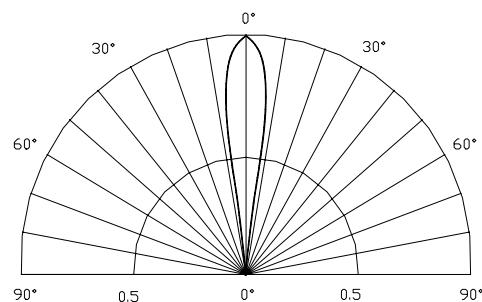

■Features

- High Power LEDs
- 5ø Standard Directivity
- Superior Weather-resistance
- UV Resistant Epoxy
- Water Clear Type

■Applications

- Automotive Dashboard Lighting
- Back Lighting

■Outline Dimension

*Pulse width Max.10ms Duty ratio max 1/10

■Directivity

■Electrical -Optical Characteristics

(Ta=25)

| Item | Symbol | Condition | Min. | Typ. | Max. | Unit |
|--------------------|-----------------|------------|-------|-------|-------|---------|
| DC Forward Voltage | V_F | $I_F=75mA$ | 3.0 | 3.6 | 4.2 | V |
| DC Reverse Current | I_R | $V_R=5V$ | - | - | 10 | μA |
| Domi. Wavelength | λ_D | $I_F=75mA$ | 520 | 525 | 530 | nm |
| Luminous Intensity | I_v | $I_F=75mA$ | 30000 | 50000 | 70000 | mcd |
| 50% Power Angle | $2\theta_{1/2}$ | $I_F=75mA$ | - | 15 | - | deg |