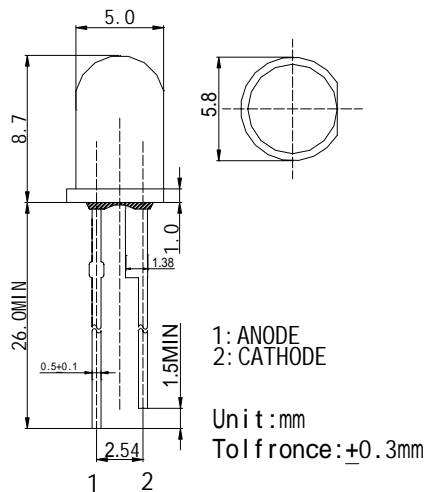

■Features

- High Power LEDs
- 5ø Standard Directivity
- Superior Weather-resistance
- UV Resistant Epoxy
- Water Clear Type

■Applications

- Automotive Dashboard Lighting
- Back Lighting

■Outline Dimension

■Absolute Maximum Rating

(Ta=25)

| Item | Symbol | Value | Unit |
|----------------------------|-----------|------------|------|
| DC Forward Current | I_F | 100 | mA |
| Pulse Forward Current* | I_{FP} | 150 | mA |
| Reverse Voltage | V_R | 5 | V |
| Power Dissipation | P_D | 500 | mW |
| Operating Temperature | T_{opr} | -30 ~ +80 | |
| Storage Temperature | T_{stg} | -30 ~ +100 | |
| Lead Soldering Temperature | T_{sol} | 260 /3sec | - |

*Pulse width Max.10ms Duty ratio max 1/10

■Directivity

■Electrical -Optical Characteristics

(Ta=25)

| Item | Symbol | Condition | Min. | Typ. | Max. | Unit |
|--------------------|-----------------|------------|-------|-------|-------|---------|
| DC Forward Voltage | V_F | $I_F=75mA$ | 3.0 | 3.6 | 4.2 | V |
| DC Reverse Current | I_R | $V_R=5V$ | - | - | 10 | μA |
| Domi. Wavelength | λ_D | $I_F=75mA$ | 520 | 525 | 530 | nm |
| Luminous Intensity | I_v | $I_F=75mA$ | 30000 | 50000 | 70000 | mcd |
| 50% Power Angle | $2\theta_{1/2}$ | $I_F=75mA$ | - | 15 | - | deg |