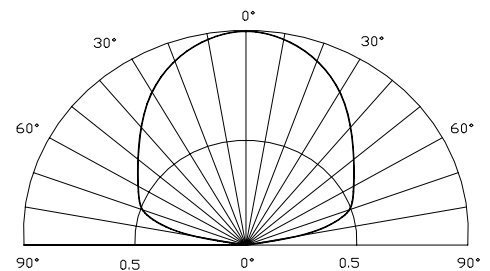

**■Features**

- 5mm Standard Directivity
- Water clear Type
- Superior Weather-resistance
- UV Resistant Epoxy
- RoHS compliant

**■Applications**

- Automotive Dashboard Lighting
- Traffic signal lamp
- Back Lighting

\*Pulse width Max.10ms Duty ratio max 1/10

**■Directivity**

**■Electrical -Optical Characteristics**

(Ta=25 )

Item	Symbol	Condition	Min.	Typ.	Max.	Unit
DC Forward Voltage	$V_F$	$I_F=20mA$	2.8	3.4	4.0	V
DC Reverse Current	$I_R$	$V_R=5V$	-	-	10	$\mu A$
Domi. Wavelength	$\lambda_D$	$I_F=20mA$	520	525	530	nm
Luminous Intensity	$I_v$	$I_F=20mA$	1560	2180	3000	mcd
50% Power Angle	$2\theta_{1/2}$	$I_F=20mA$	-	140	-	deg