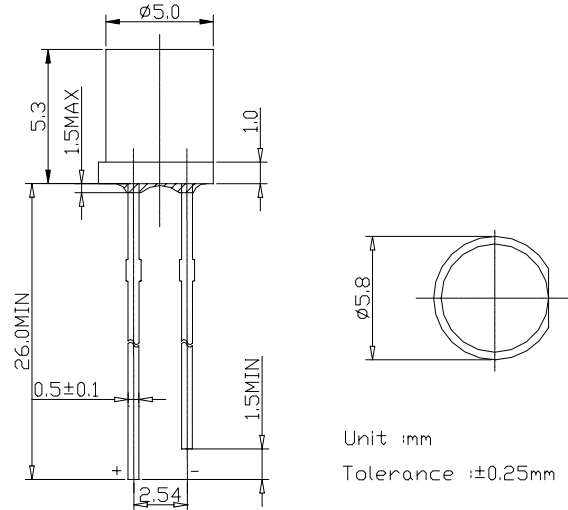

**■Features**

- 5mm Standard Directivity
- Water clear Type
- Superior Weather-resistance
- UV Resistant Epoxy
- RoHS compliant

**■Applications**

- Automotive Dashboard Lighting
- Traffic signal lamp
- Back Lighting

**■Outline Dimension**

**■Absolute Maximum Rating**

(Ta=25 )

Item	Symbol	Value	Unit
DC Forward Current	$I_F$	30	mA
Pulse Forward Current*	$I_{FP}$	100	mA
Reverse Voltage	$V_R$	5	V
Power Dissipation	$P_D$	120	mW
Operating Temperature	$T_{opr}$	-30 ~ +80	
Storage Temperature	$T_{stg}$	-30 ~ +100	
Lead Soldering Temperature	$T_{sol}$	260 /5sec	-

\*Pulse width Max.10ms Duty ratio max 1/10

**■Directivity**

**■Electrical -Optical Characteristics**

(Ta=25 )

Item	Symbol	Condition	Min.	Typ.	Max.	Unit
DC Forward Voltage	$V_F$	$I_F=20mA$	2.8	3.4	4.0	V
DC Reverse Current	$I_R$	$V_R=5V$	-	-	10	$\mu A$
Domi. Wavelength	$\lambda_D$	$I_F=20mA$	520	525	530	nm
Luminous Intensity	$I_v$	$I_F=20mA$	1560	2180	3000	mcd
50% Power Angle	$2\theta_{1/2}$	$I_F=20mA$	-	140	-	deg