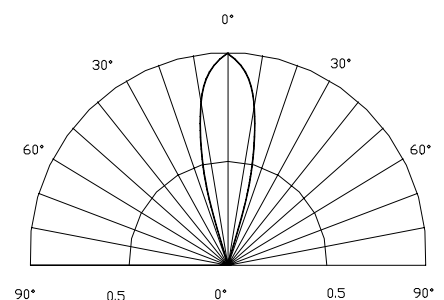

■Features

- High Power LEDs
- 5mm Standard Directivity
- Water Clear Type
- Flashing Type
- Superior Weather-resistance

■Applications

- Automotive Dashboard Lighting
- Traffic Signal Lamp

■Outline Dimension

*Pulse width Max.10ms Duty ratio max 1/10

■Directivity

■Electrical -Optical Characteristics (Ta=25 °C)

Item	Symbol	Condition	Min.	Typ.	Max.	Unit
Operating Voltage	Vdd	-	3.5	4.0	4.8	V
Operating Current	Iop	-	-	10	40	μA
Reverse Current	Irc	Vr=5V	-	-	10	μA
Driving Current	Iol	-	-	25	-	mA
Domi. Wavelength	X	If=20mA	0.25	0.27	0.30	-
	Y	If=20mA	0.26	0.28	0.31	-
Luminous Intensity	Iv	If=20mA	2000	3000	-	mcd
50% Power Angle	2θ1/2	If=20mA	-	30	-	deg