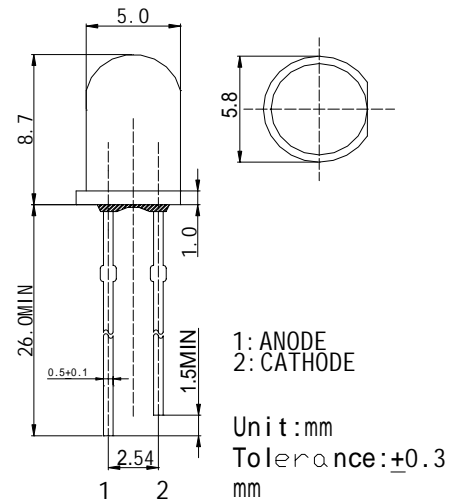

■Features

- High Power LEDs
- 5mm Standard Directivity
- Water Clear Type
- Flashing Type
- Superior Weather-resistance

■Applications

- Automotive Dashboard Lighting
- Traffic Signal Lamp

■Outline Dimension

*Pulse width Max.10ms Duty ratio max 1/10

■Directivity

■Electrical -Optical Characteristics (Ta=25 °C)

Item	Symbol	Condition	Min.	Typ.	Max.	Unit
Operating Voltage	Vdd	-	3.5	4.0	4.8	V
Operating Current	Iop	-	-	10	40	μA
Reverse Current	Irc	Vr=5V	-	-	10	μA
Driving Current	Iol	-	-	25	-	mA
Domi. Wavelength	X	If=20mA	0.25	0.27	0.30	-
	Y	If=20mA	0.26	0.28	0.31	-
Luminous Intensity	Iv	If=20mA	2000	3000	-	mcd
50% Power Angle	2θ1/2	If=20mA	-	30	-	deg