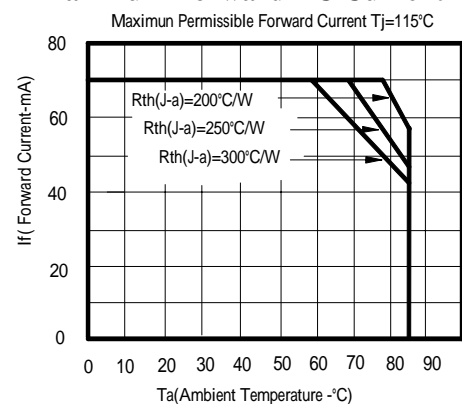

■Maximum Forward DC Current