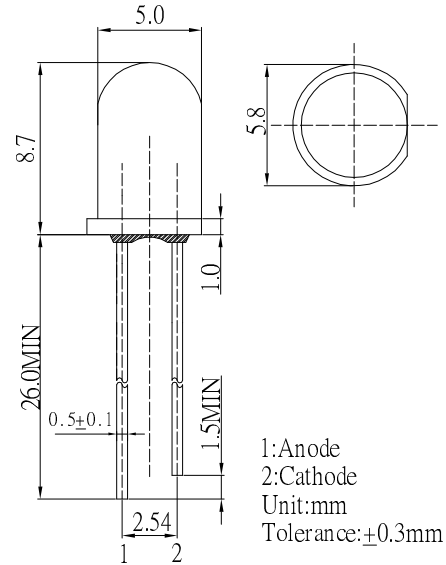

**■ Features**

- High Luminous LEDs
- 5mm Round Standard Directivity
- Superior Weather-resistance
- Flashing Type
- Water Clear Type

**■ Applications**

- Toys
- Games
- Audio
- Other Lighting

**■ Outline Dimension**

\*Pulse width Max.10ms Duty ratio max 1/10

**■ Directivity**

**■ Electrical -Optical Characteristics**

(Ta=25°C)

Item	Symbol	Condition	Min.	Typ.	Max.	Unit
DC Forward Voltage	Vdd	I <sub>F</sub> =20mA	3.0	3.3	4.5	V
DC Reverse Current	I <sub>R</sub>	V <sub>R</sub> =5V	-	-	10	μA
Domi. Wavelength*	λ <sub>D</sub>	I <sub>F</sub> =20mA	619	624	629	nm
Luminous Intensity*	I <sub>v</sub>	I <sub>F</sub> =20mA	5000	6500	-	mcd
50% Power Angle	2θ <sub>1/2</sub>	I <sub>F</sub> =20mA	-	30	-	deg