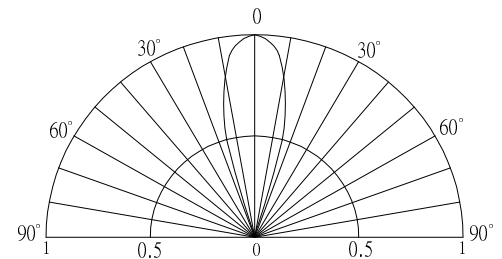

**■ Features**

- High Luminous LEDs
- 5mm Round Standard Directivity
- Superior Weather-resistance
- Flashing Type
- Water Clear Type

**■ Applications**

- Toys
- Games
- Audio
- Other Lighting

**■ Outline Dimension**

\*Pulse width Max.10ms Duty ratio max 1/10

**■ Directivity**

**■ Electrical -Optical Characteristics**

(Ta=25°C)

Item	Symbol	Condition	Min.	Typ.	Max.	Unit
DC Forward Voltage	Vdd	I <sub>F</sub> =20mA	3.0	3.3	4.5	V
DC Reverse Current	I <sub>R</sub>	V <sub>R</sub> =5V	-	-	10	μA
Domi. Wavelength*	λ <sub>D</sub>	I <sub>F</sub> =20mA	619	624	629	nm
Luminous Intensity*	I <sub>v</sub>	I <sub>F</sub> =20mA	5000	6500	-	mcd
50% Power Angle	2θ <sub>1/2</sub>	I <sub>F</sub> =20mA	-	30	-	deg