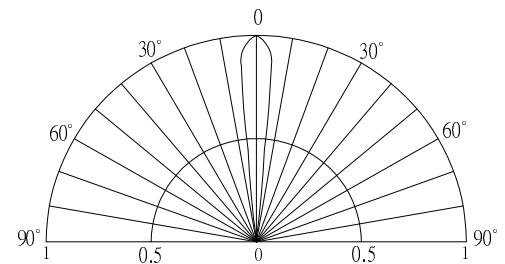

■Outline Dimension

■Absolute Maximum Rating

(Ta=25°C)

Item	Symbol	Value	Unit
DC Forward Current	I _F	50	mA
Pulse Forward Current*	I _{FP}	120	mA
Reverse Voltage	V _R	5	V
Power Dissipation	P _D	130	mW
Operating Temperature	T _{opr}	-40~ +85	°C
Storage Temperature	T _{stg}	-40 ~ +100	°C
Lead Soldering Temperature	T _{sol}	260°C/5sec	-

■Directivity

*Pulse width Max.10ms , Duty ratio max 1/10

■Electrical -Optical Characteristics

(Ta=25°C)

Item	Symbol	Condition	Min.	Typ.	Max.	Unit
DC Forward Voltage	V _F	I _F =20mA	1.8	2.1	2.6	V
DC Reverse Current	I _R	V _R =5V	-	-	10	μA
Domi. Wavelength*	λ _D	I _F =20mA	620	625	630	nm
Luminous Intensity*	I _v	I _F =20mA	14400	18000	-	mcd
50% Power Angle	2θ _{1/2}	I _F =20mA	-	15	-	deg