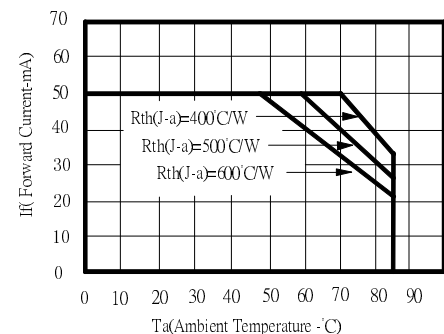

■Maximum Forward Current

Maximum Permissible Forward Current T_j=115°C