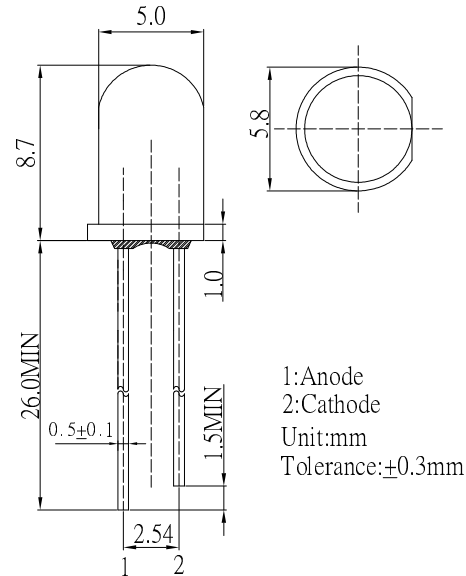

■Outline Dimension

■Absolute Maximum Rating

(Ta=25°C)

Item	Symbol	Value	Unit
DC Forward Current	I _F	50	mA
Pulse Forward Current*	I _{FP}	120	mA
Reverse Voltage	V _R	5	V
Power Dissipation	P _D	130	mW
Operating Temperature	T _{opr}	-40~ +85	°C
Storage Temperature	T _{stg}	-40 ~ +100	°C
Lead Soldering Temperature	T _{sol}	260°C/5sec	-

■Directivity

*Pulse width Max.10ms , Duty ratio max 1/10

■Electrical -Optical Characteristics

(Ta=25°C)

Item	Symbol	Condition	Min.	Typ.	Max.	Unit
DC Forward Voltage	V _F	I _F =20mA	1.8	2.1	2.6	V
DC Reverse Current	I _R	V _R =5V	-	-	10	μA
Domi. Wavelength*	λ _D	I _F =20mA	620	625	630	nm
Luminous Intensity*	I _v	I _F =20mA	14400	18000	-	mcd
50% Power Angle	2θ _{1/2}	I _F =20mA	-	15	-	deg