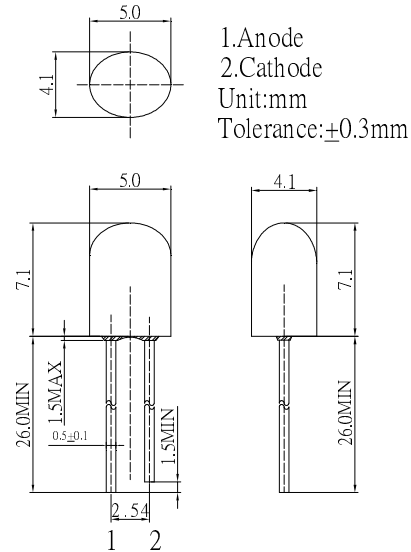

■ **Features**

- High Luminous LEDs
- 5.1x4.3mm Standard Directivity
- Superior Weather-resistance
- UV Resistant Epoxy
- Water Clear Type

■ **Applications**

- Traffic signal, Portable light source
- Signage and channel letter
- Decorating and entertainment lighting
- Architectural lighting
- Outdoor/Indoor applications/Other Lighting

■ **Outline Dimension**

■ **Absolute Maximum Rating**

(Ta=25°C)

Item	Symbol	Value	Unit
DC Forward Current	I <sub>F</sub>	50	mA
Pulse Forward Current*	I <sub>FP</sub>	120	mA
Reverse Voltage	V <sub>R</sub>	5	V
Power Dissipation	P <sub>D</sub>	130	mW
Operating Temperature	Topr	-40~ +85	°C
Storage Temperature	Tstg	-40 ~ +100	°C
Lead Soldering Temperature	Tsol	260°C/5sec	-

\*Pulse width Max.10ms , Duty ratio max 1/10

■ **Directivity**

■ **Electrical -Optical Characteristics**

(Ta=25°C)

Item	Symbol	Condition	Min.	Typ.	Max.	Unit
DC Forward Voltage	V <sub>F</sub>	I <sub>F</sub> =20mA	1.8	2.1	2.6	V
DC Reverse Current	I <sub>R</sub>	V <sub>R</sub> =5V	-	-	10	μA
Domi. Wavelength*	λ <sub>D</sub>	I <sub>F</sub> =20mA	620	625	630	nm
Luminous Intensity*	I <sub>v</sub>	I <sub>F</sub> =20mA	7000	8000	-	mcd
50% Power Angle	2θ <sub>1/2</sub>	I <sub>F</sub> =20mA	-	100/40	-	deg