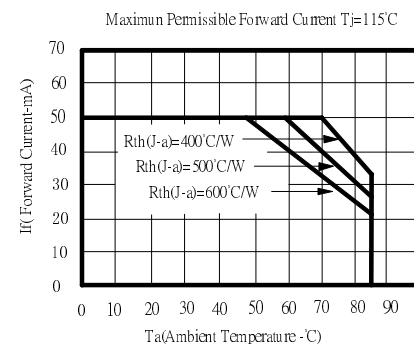

■ **Maximum Forward Current**