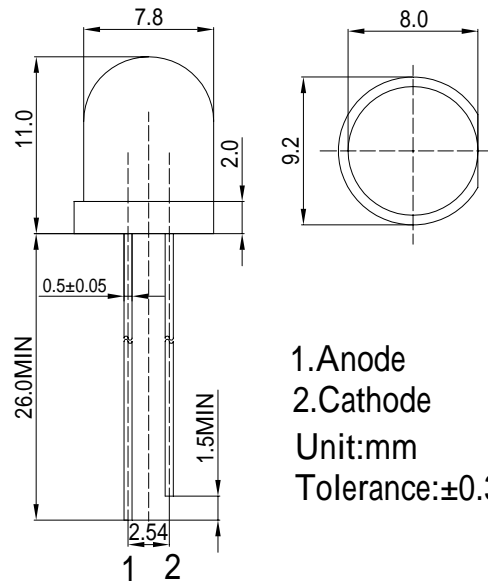

■Features

- High Luminous LEDs
- 8mm Round Standard Directivity
- Superior Weather-resistance
- UV Resistant Epoxy
- Water Clear Type

■Applications

- Traffic signal, Portable light source
- Signage and channel letter
- Decorating and entertainment lighting
- Architectural lighting
- Outdoor/Indoor applications/Other Lighting

■Outline Dimension

1. Anode
2. Cathode
Unit:mm
Tolerance:±0.30mm

■Absolute Maximum Rating

(Ta=25 °C)

Item	Symbol	Value	Unit
DC Forward Current	I_F	50	mA
Pulse Forward Current*	I_{FP}	120	mA
Reverse Voltage	V_R	5	V
Power Dissipation	P_D	130	mW
Operating Temperature	T_{opr}	-40~ +85	
Storage Temperature	T_{stg}	-40 ~ +100	
Lead Soldering Temperature	T_{sol}	260 /5sec	-

*Pulse width Max.10ms , Duty ratio max 1/10

■Directivity

■Electrical -Optical Characteristics

(Ta=25 °C)

Item	Symbol	Condition	Min.	Typ.	Max.	Unit
DC Forward Voltage	V_F	$I_F=20mA$	1.8	2.1	2.6	V
DC Reverse Current	I_R	$V_R=5V$	-	-	10	μA
Domi. Wavelength*	λ_D	$I_F=20mA$	620	625	630	nm
Luminous Intensity*	I_v	$I_F=20mA$	7000	9000	-	mcd
50% Power Angle	$2\theta_{1/2}$	$I_F=20mA$	-	30	-	deg