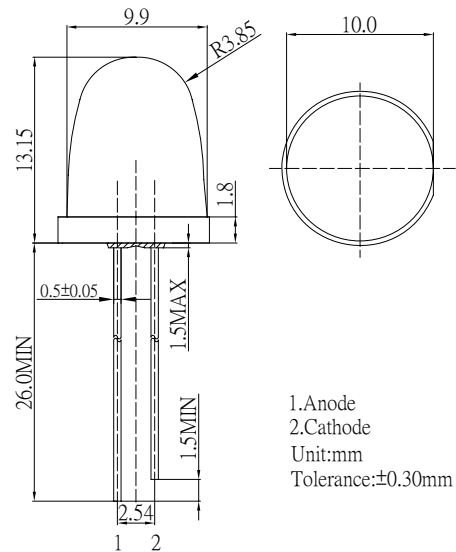

■Outline Dimension

■Absolute Maximum Rating

(Ta=25°C)

Item	Symbol	Value	Unit
DC Forward Current	I _F	50	mA
Pulse Forward Current*	I _{FP}	120	mA
Reverse Voltage	V _R	5	V
Power Dissipation	P _D	130	mW
Operating Temperature	Topr	-40~ +85	°C
Storage Temperature	Tstg	-40 ~ +100	°C
Lead Soldering Temperature	Tsol	260°C/5sec	-

*Pulse width Max.10ms , Duty ratio max 1/10

■Directivity

■Electrical -Optical Characteristics

(Ta=25°C)

Item	Symbol	Condition	Min.	Typ.	Max.	Unit
DC Forward Voltage	V _F	I _F =20mA	1.8	2.1	2.6	V
DC Reverse Current	I _R	V _R =5V	-	-	10	μA
Domi. Wavelength*	λ _D	I _F =20mA	620	625	630	nm
Luminous Intensity*	I _v	I _F =20mA	50000	60000	-	mcd
50% Power Angle	2θ _{1/2}	I _F =20mA	-	8	-	deg