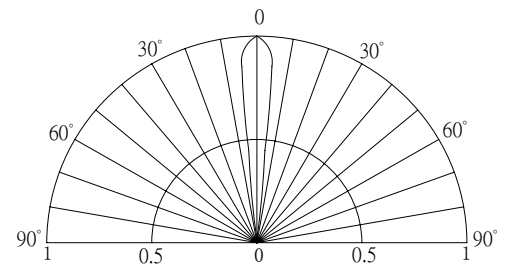

■Outline Dimension

■Absolute Maximum Rating

(Ta=25°C)

Item	Symbol	Value	Unit
DC Forward Current	I _F	50	mA
Pulse Forward Current*	I _{FP}	120	mA
Reverse Voltage	V _R	5	V
Power Dissipation	P _D	130	mW
Operating Temperature	Topr	-40~ +85	°C
Storage Temperature	Tstg	-40 ~ +100	°C
Lead Soldering Temperature	Tsol	260°C/5sec	-

*Pulse width Max.10ms , Duty ratio max 1/10

■Directivity

■Electrical -Optical Characteristics

(Ta=25°C)

Item	Symbol	Condition	Min.	Typ.	Max.	Unit
DC Forward Voltage	V _F	I _F =20mA	1.8	2.1	2.6	V
DC Reverse Current	I _R	V _R =5V	-	-	10	μA
Domi. Wavelength*	λ _D	I _F =20mA	620	625	630	nm
Luminous Intensity*	I _v	I _F =20mA	50000	60000	-	mcd
50% Power Angle	2θ _{1/2}	I _F =20mA	-	8	-	deg